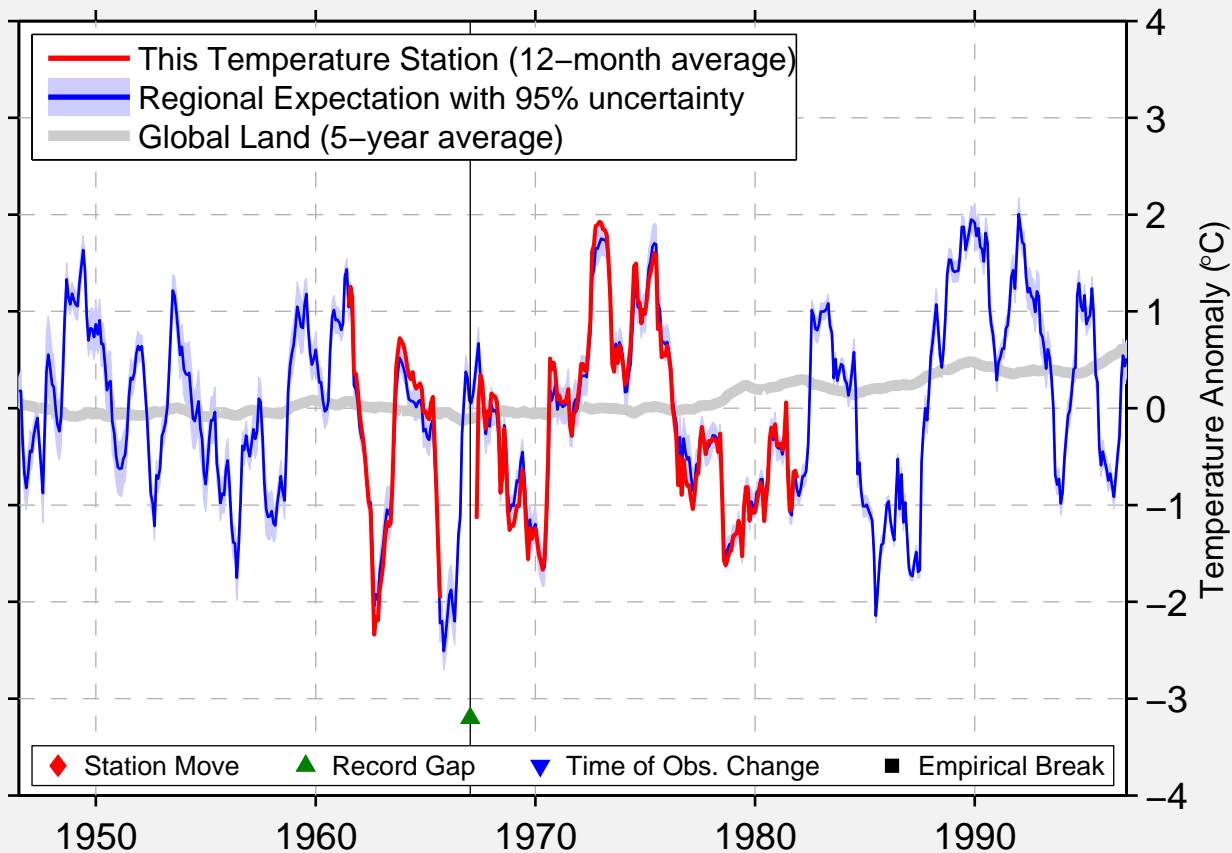

GRADA_KRAFTVERK

60.600 N, 15.010 E (Sweden)

Data Quality Controlled and Aligned at Breakpoints

Berkeley Earth