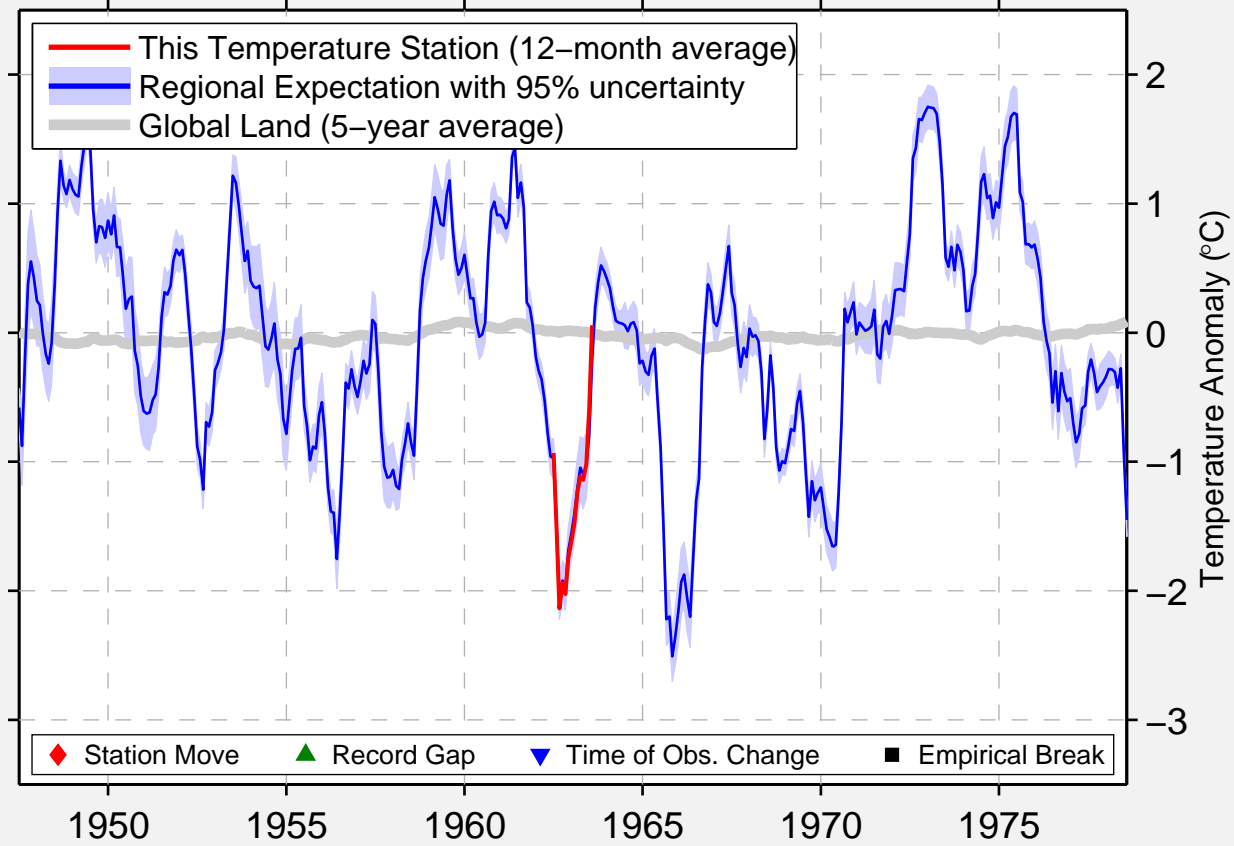

VASSBO

60.530 N, 15.530 E (Sweden)

Data Quality Controlled and Aligned at Breakpoints

Berkeley Earth