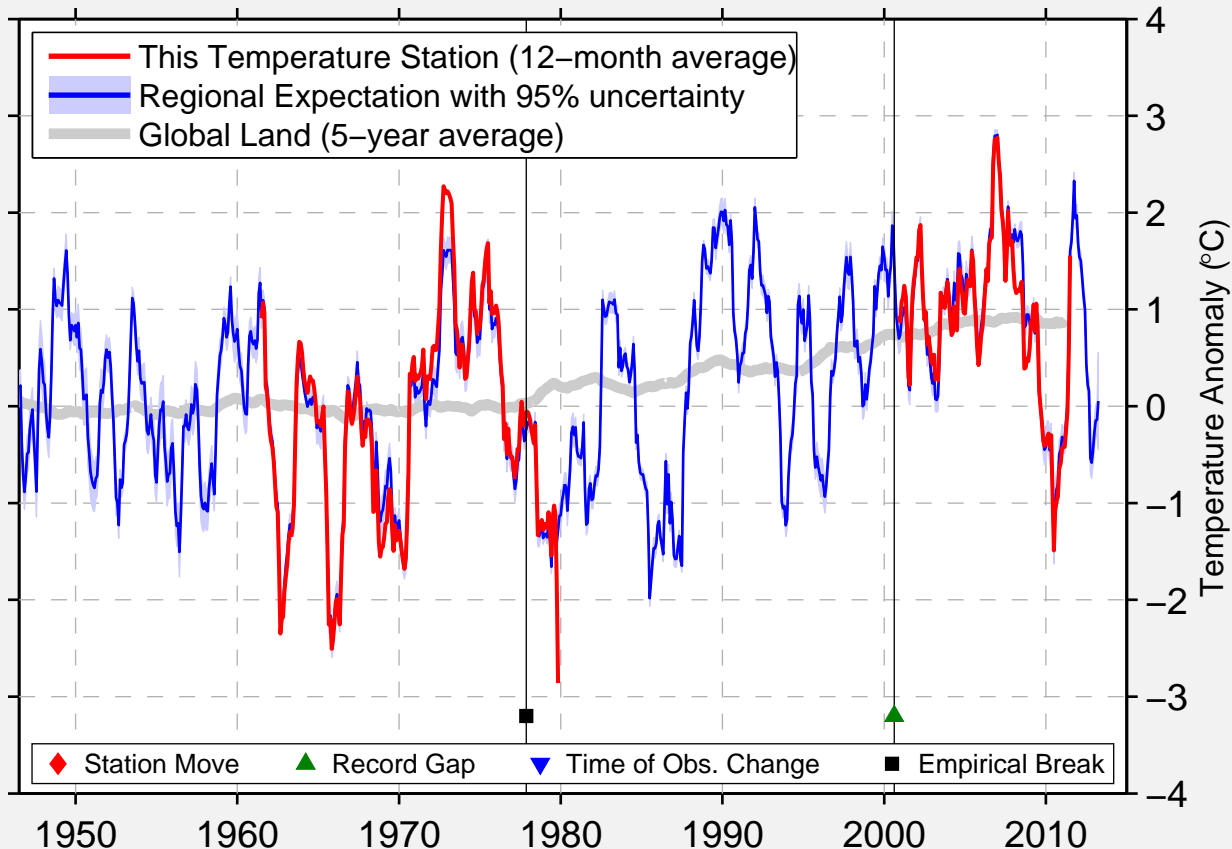

OSTMARK-LAMBACKEN

60.310 N, 12.700 E (Sweden)

Data Quality Controlled and Aligned at Breakpoints

Berkeley Earth