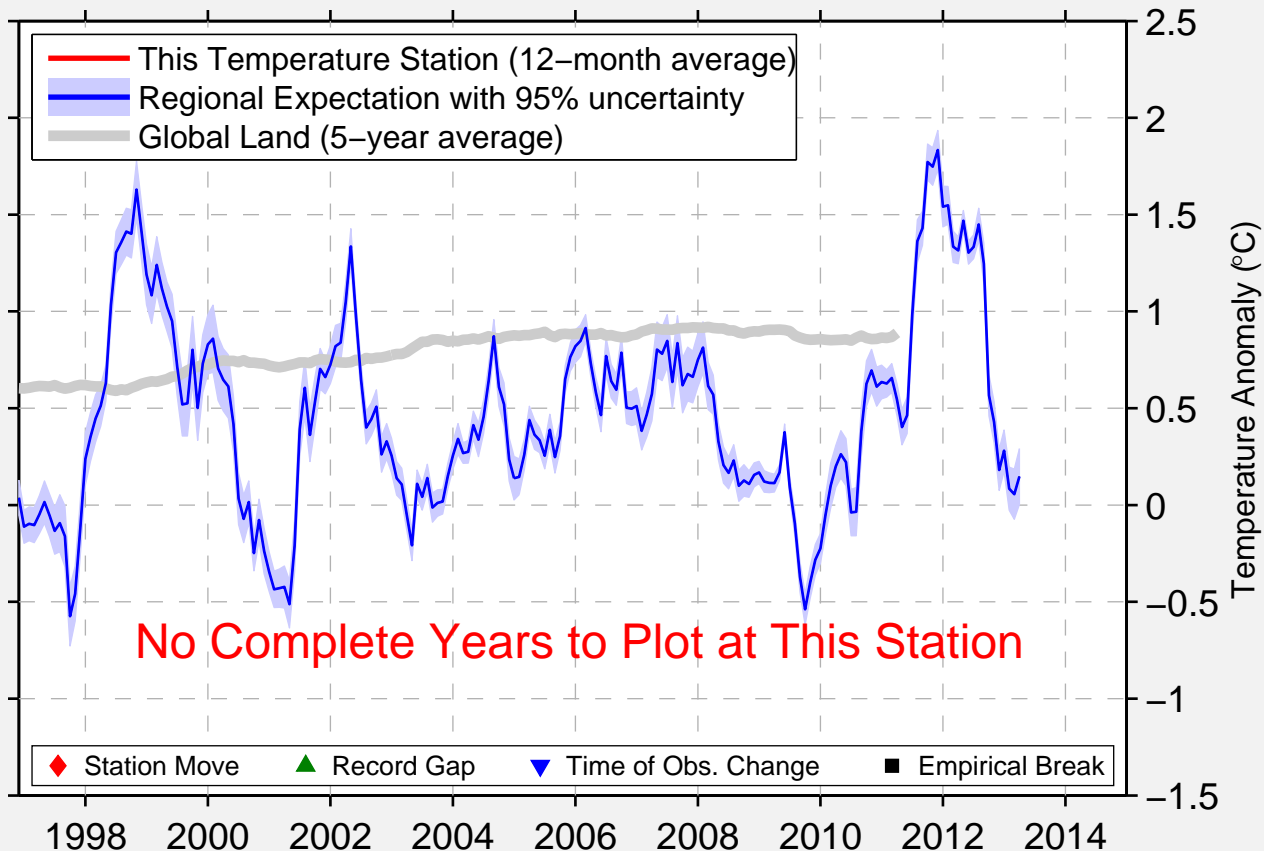

BUTLER MUNI

32.567 N, 84.251 W (United States)

Data Quality Controlled and Aligned at Breakpoints

Berkeley Earth