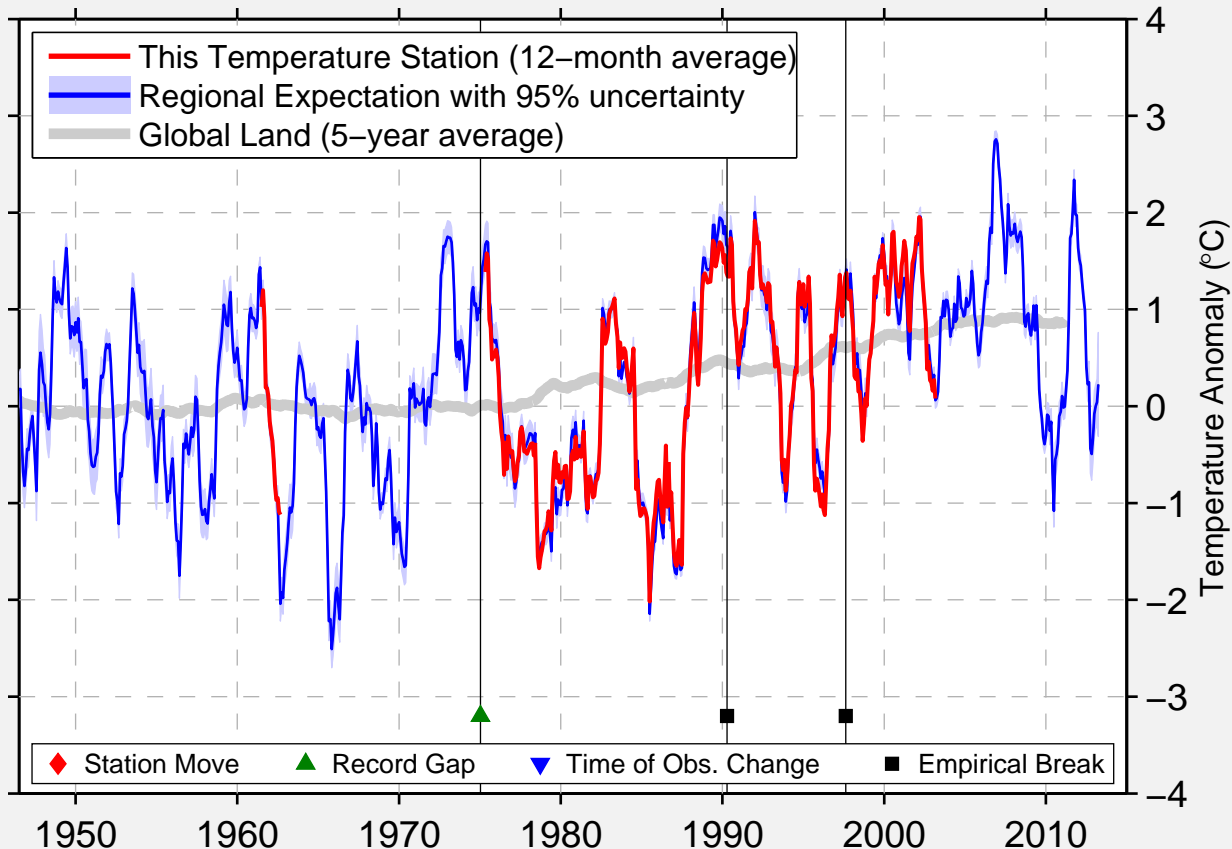

# ULTUNA

59.810 N, 17.666 E (Sweden)

Data Quality Controlled and Aligned at Breakpoints

Berkeley Earth