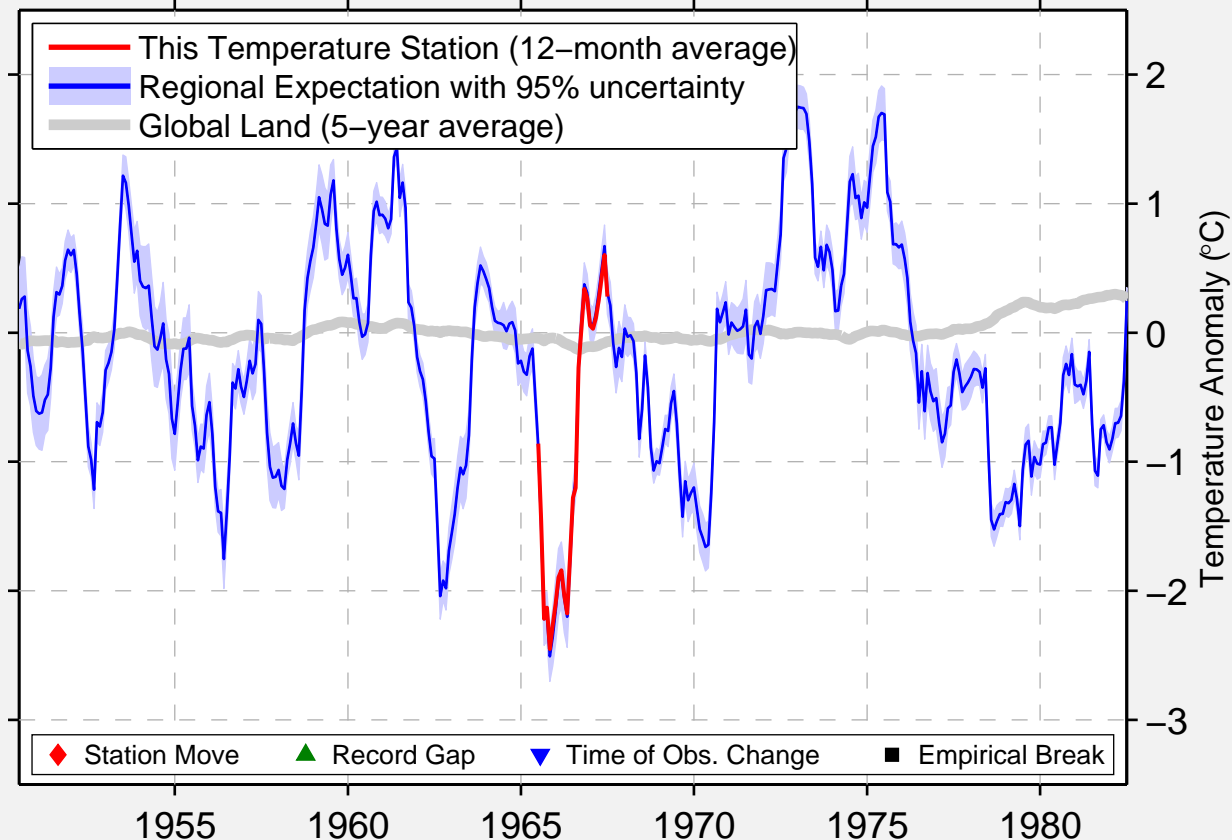

UTTERSBERG

59.750 N, 15.670 E (Sweden)

Data Quality Controlled and Aligned at Breakpoints

Berkeley Earth