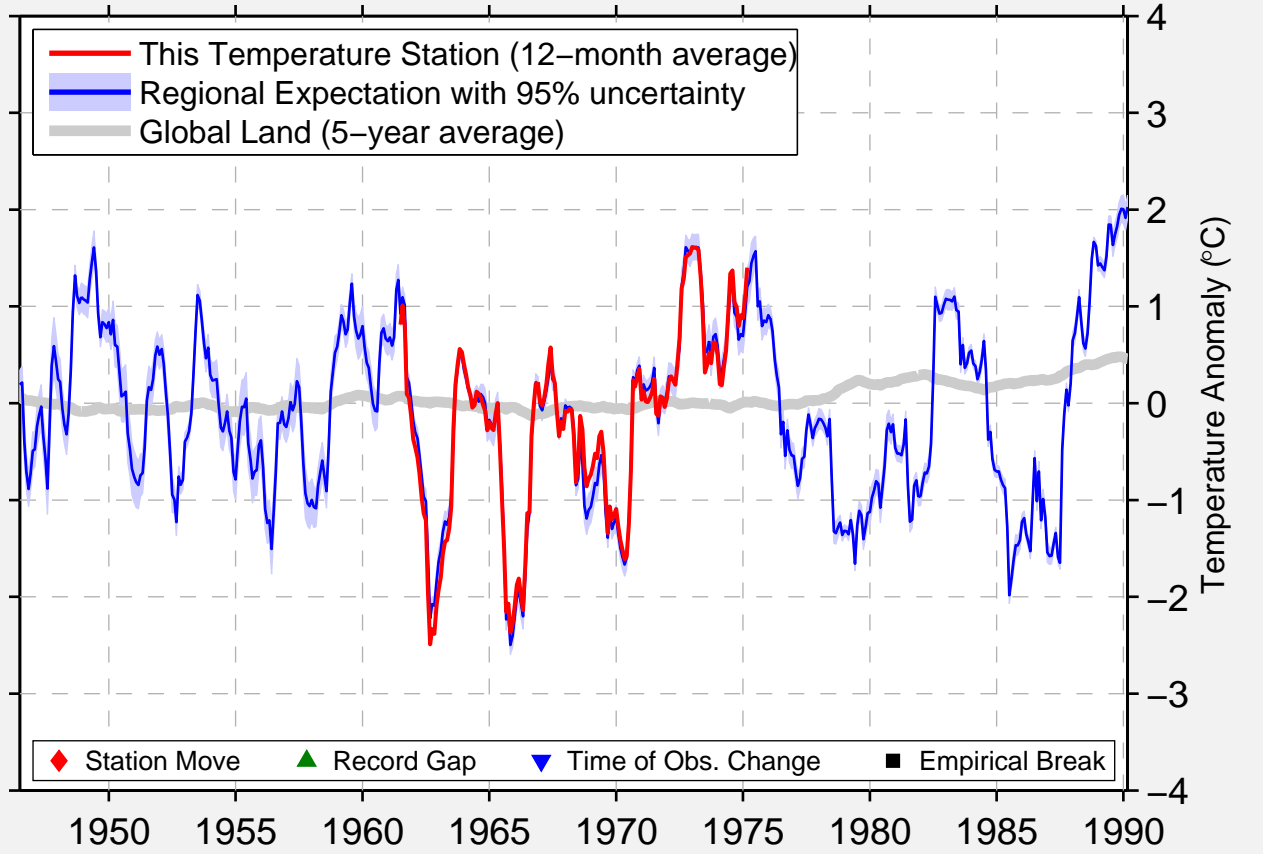

# FILIPSTAD

59.720 N, 14.170 E (Sweden)

Data Quality Controlled and Aligned at Breakpoints

Berkeley Earth