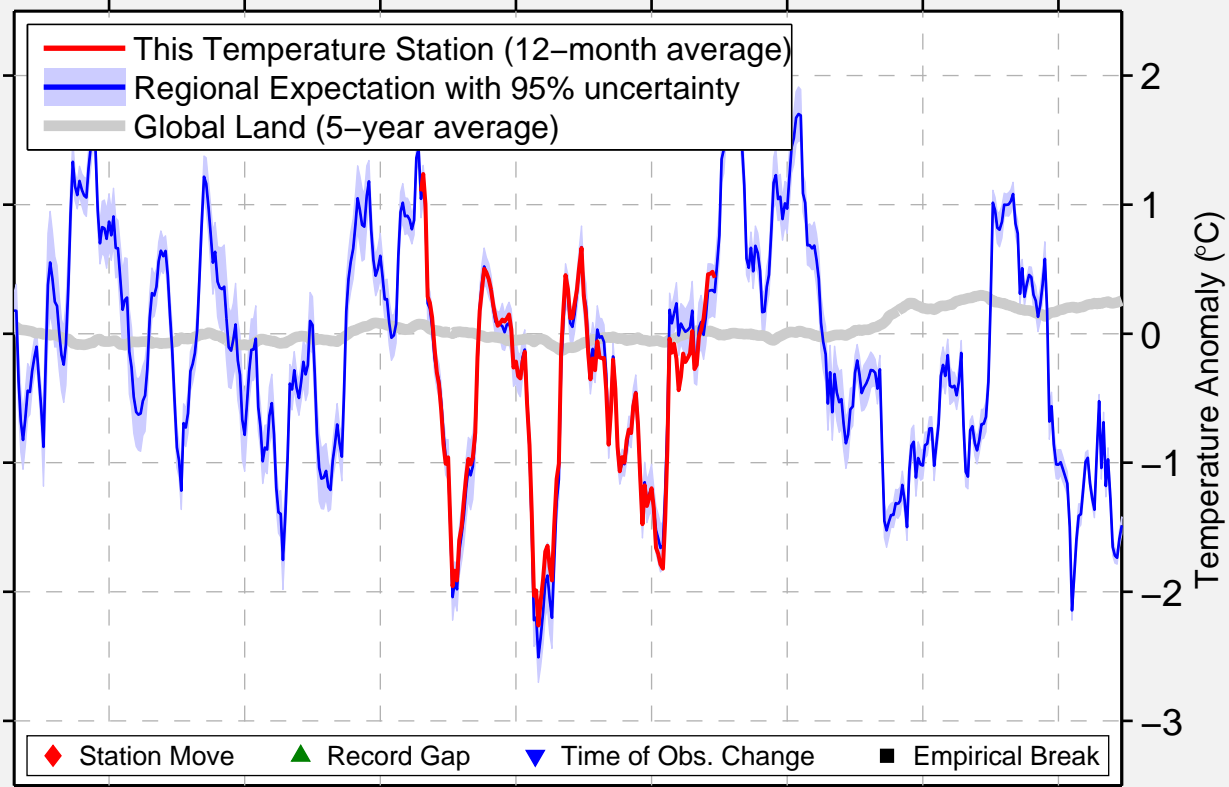

VASTERAS

59.620 N, 16.550 E (Sweden)

Data Quality Controlled and Aligned at Breakpoints

Berkeley Earth