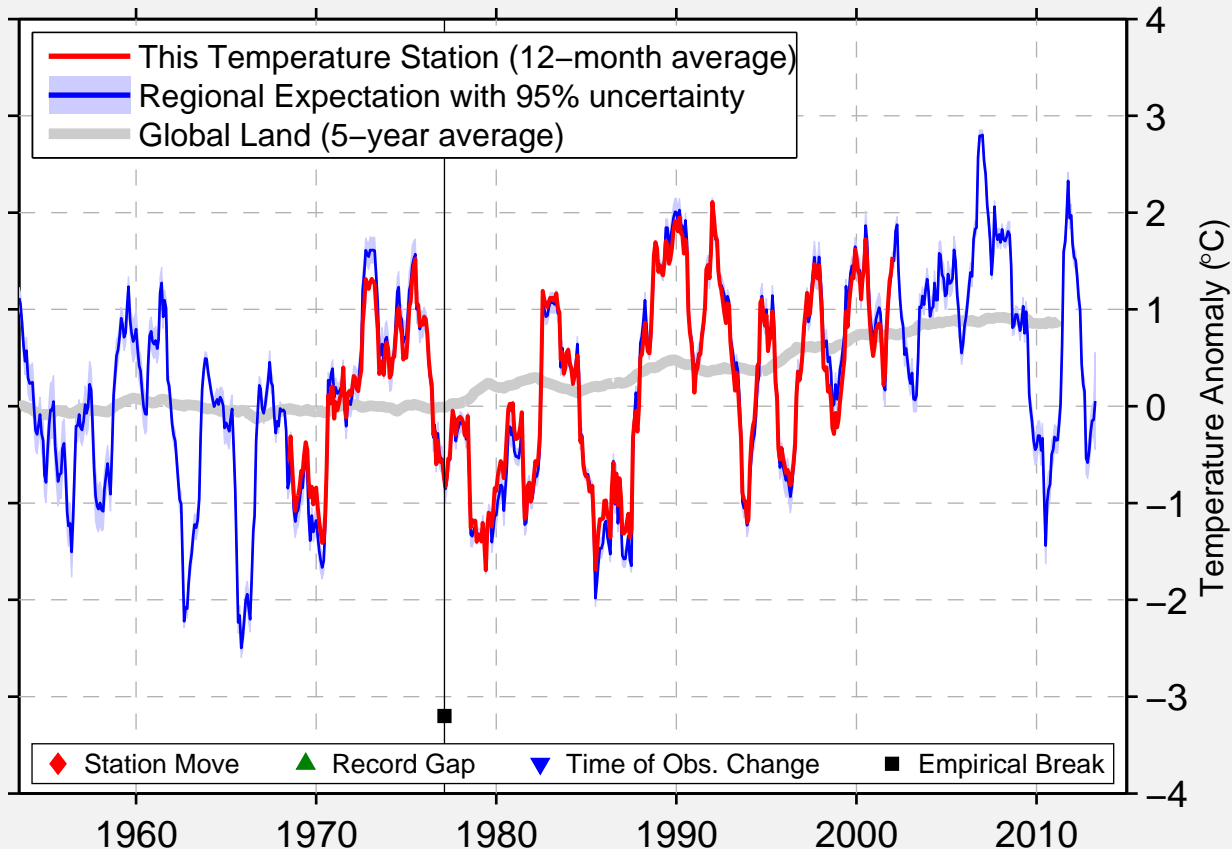

DJURSKOG

59.610 N, 11.930 E (Sweden)

Data Quality Controlled and Aligned at Breakpoints

Berkeley Earth