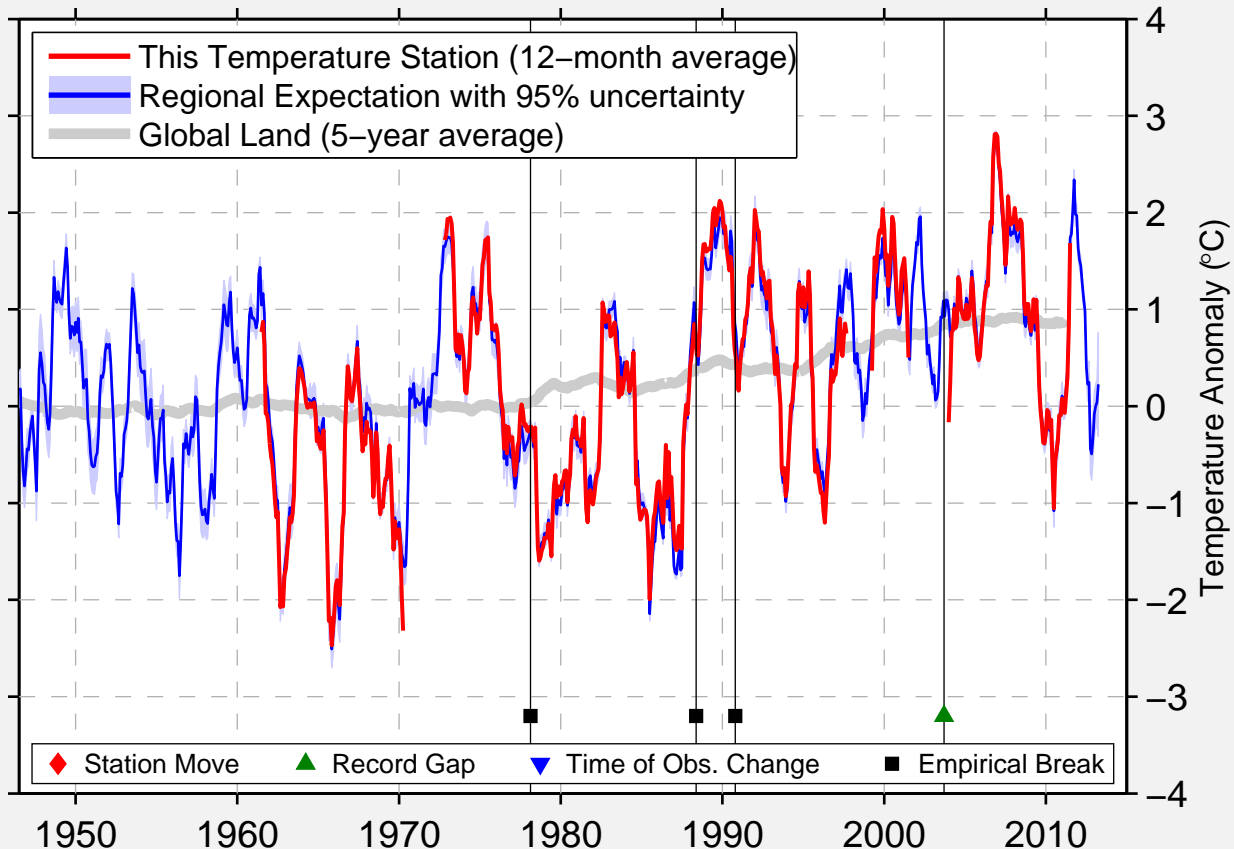

VASTERAS-HASSLO

59.590 N, 16.630 E (Sweden)

Data Quality Controlled and Aligned at Breakpoints

Berkeley Earth