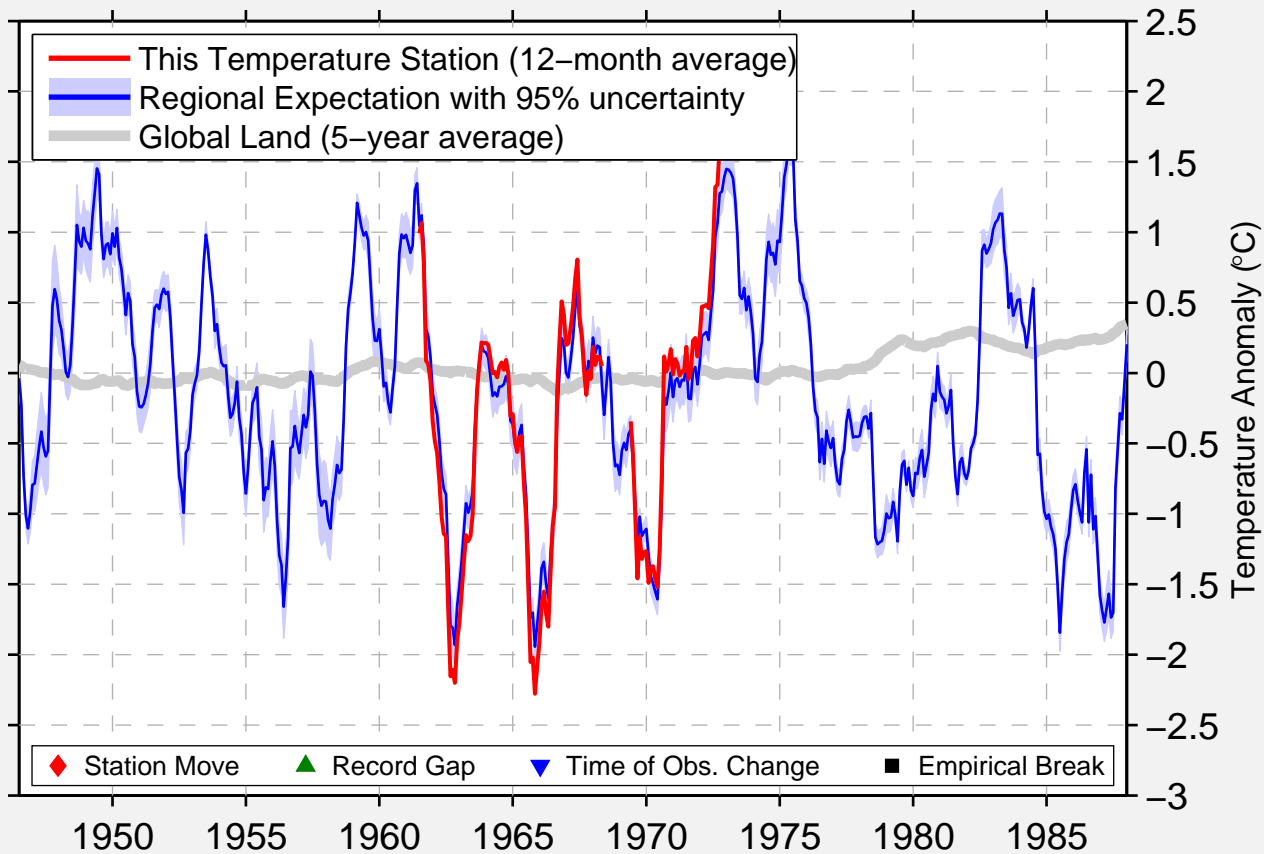

# BARKARBY

59.420 N, 17.880 E (Sweden)

Data Quality Controlled and Aligned at Breakpoints

Berkeley Earth