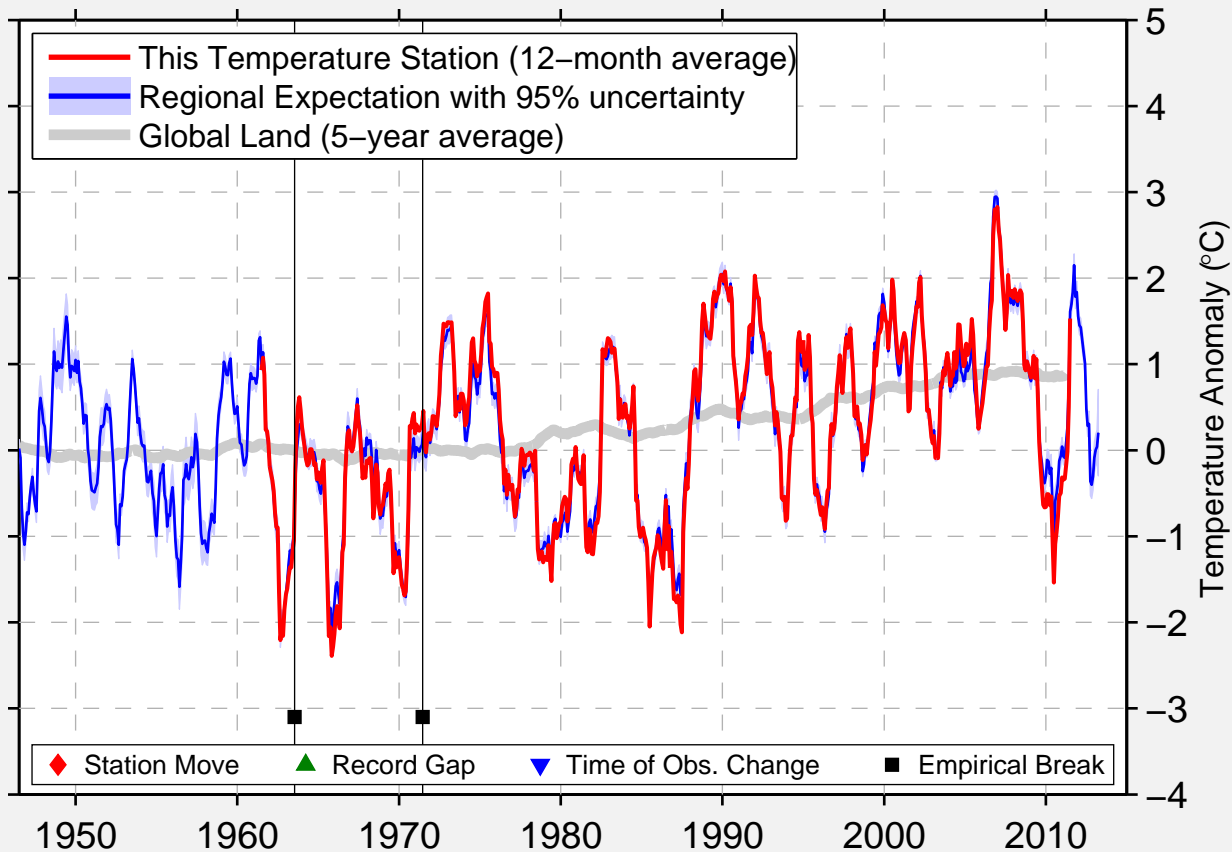

KRISTINEHAMN

59.310 N, 14.100 E (Sweden)

Data Quality Controlled and Aligned at Breakpoints

Berkeley Earth