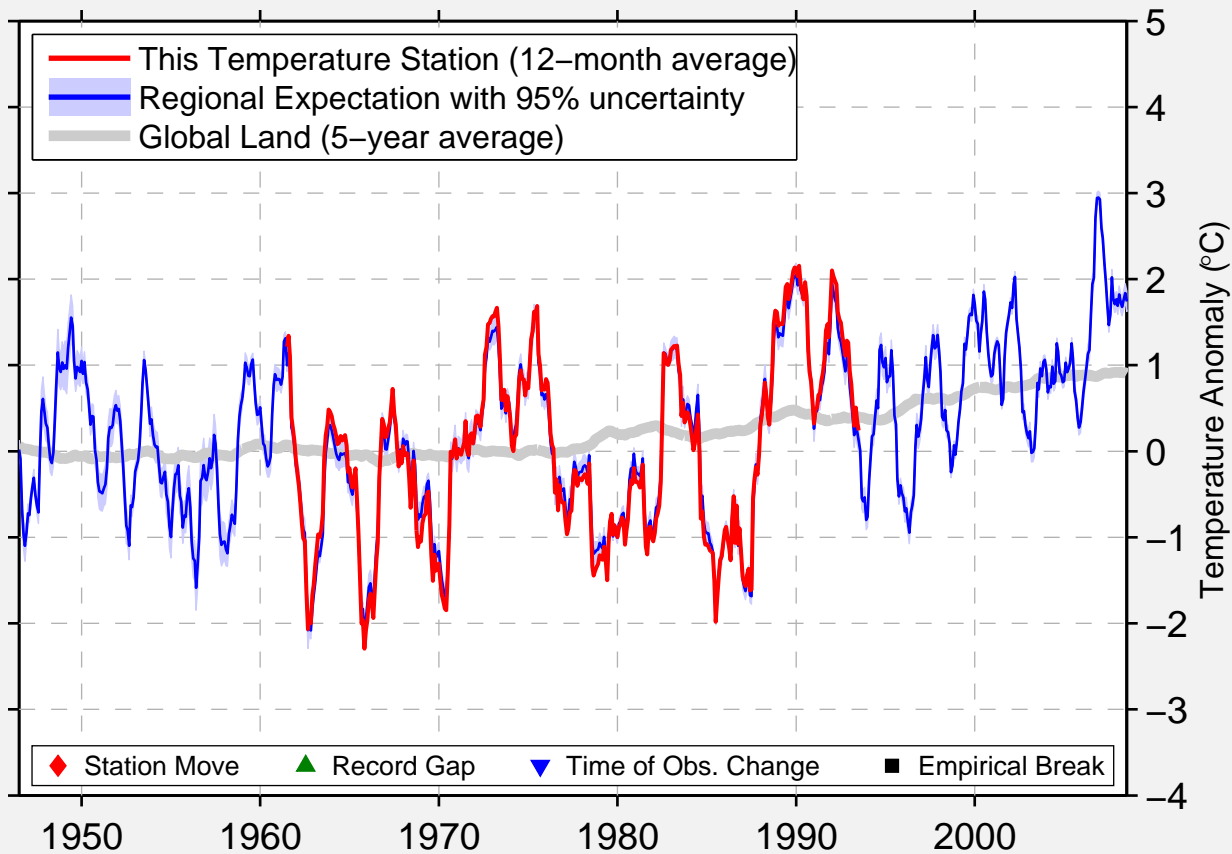

HOGSJO

59.030 N, 15.690 E (Sweden)

Data Quality Controlled and Aligned at Breakpoints

Berkeley Earth