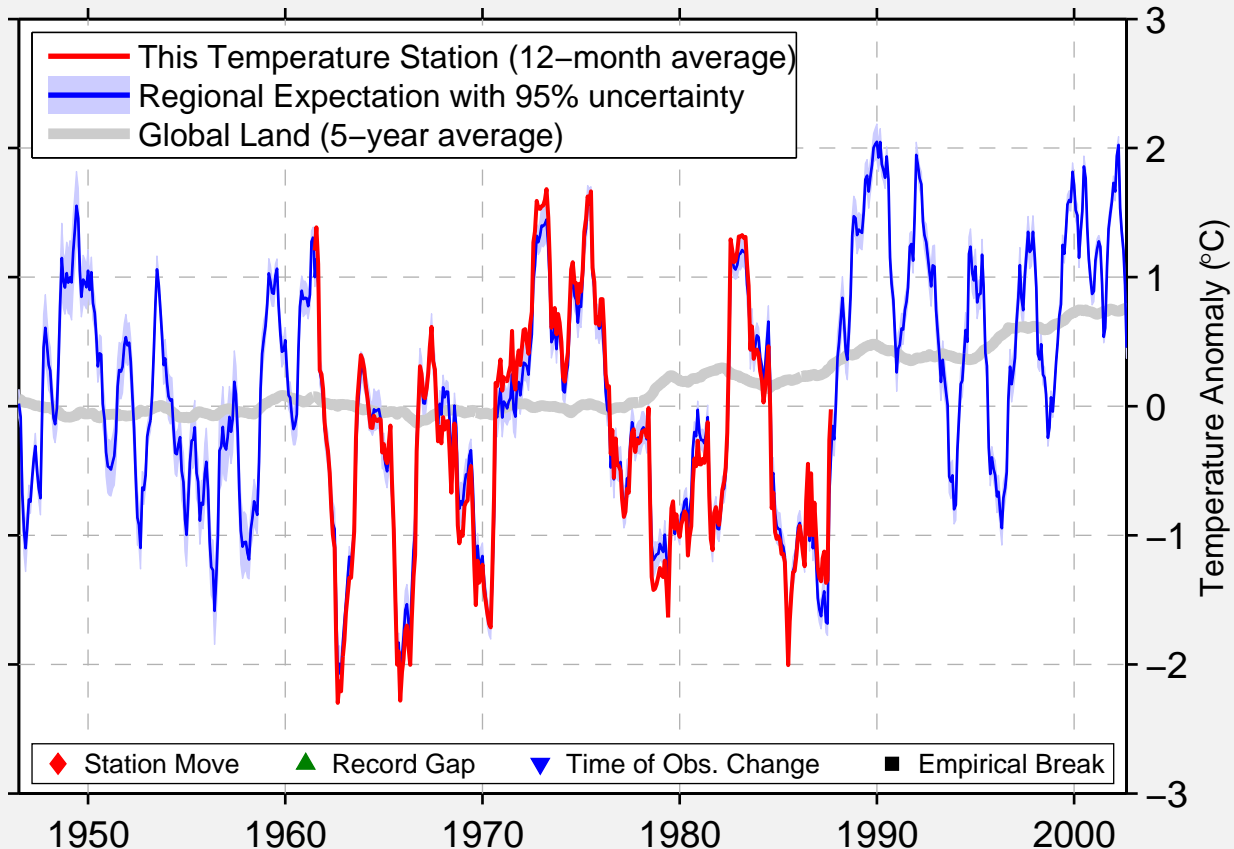

# GODEGARD

58.790 N, 15.170 E (Sweden)

Data Quality Controlled and Aligned at Breakpoints

Berkeley Earth