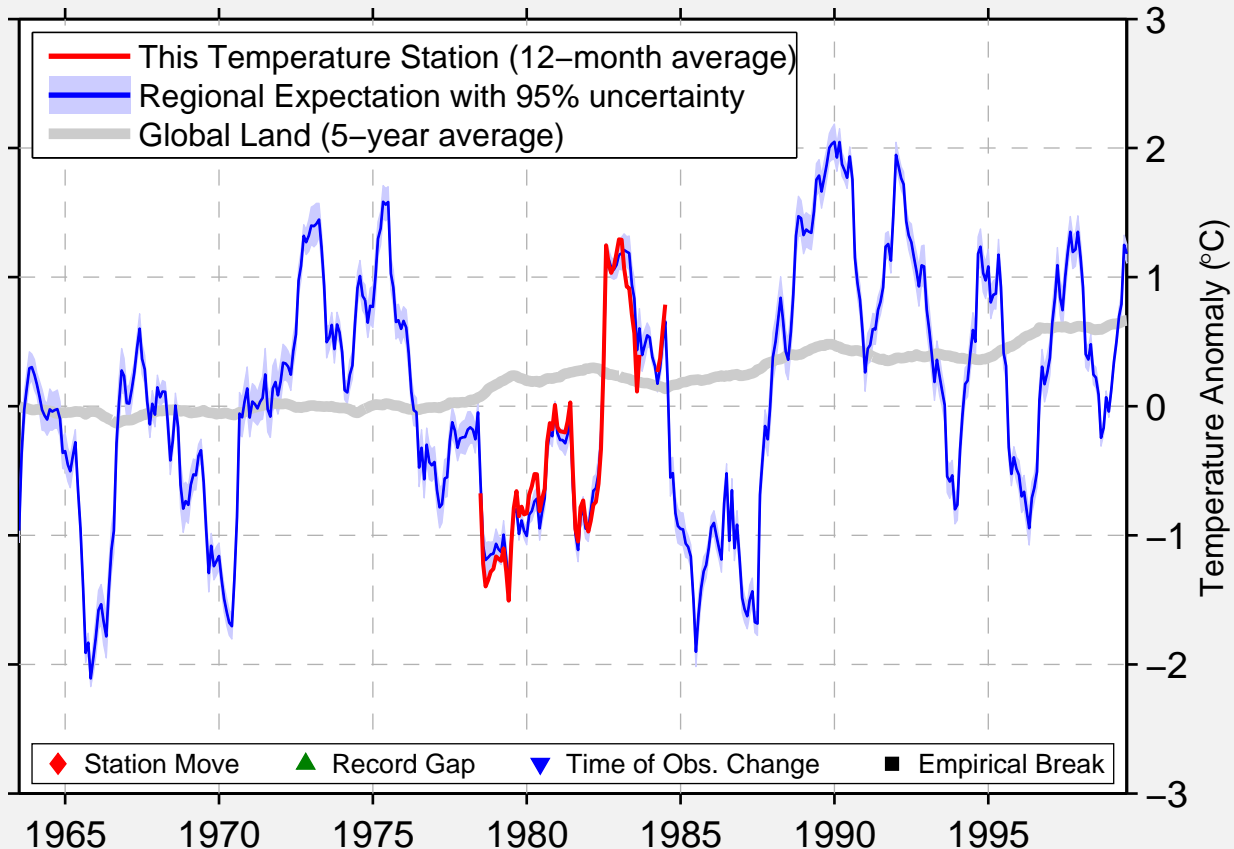

ALGARAS

58.790 N, 14.320 E (Sweden)

◆ Station Move ▲ Record Gap ▼ Time of Obs. Change ■ Empirical Break