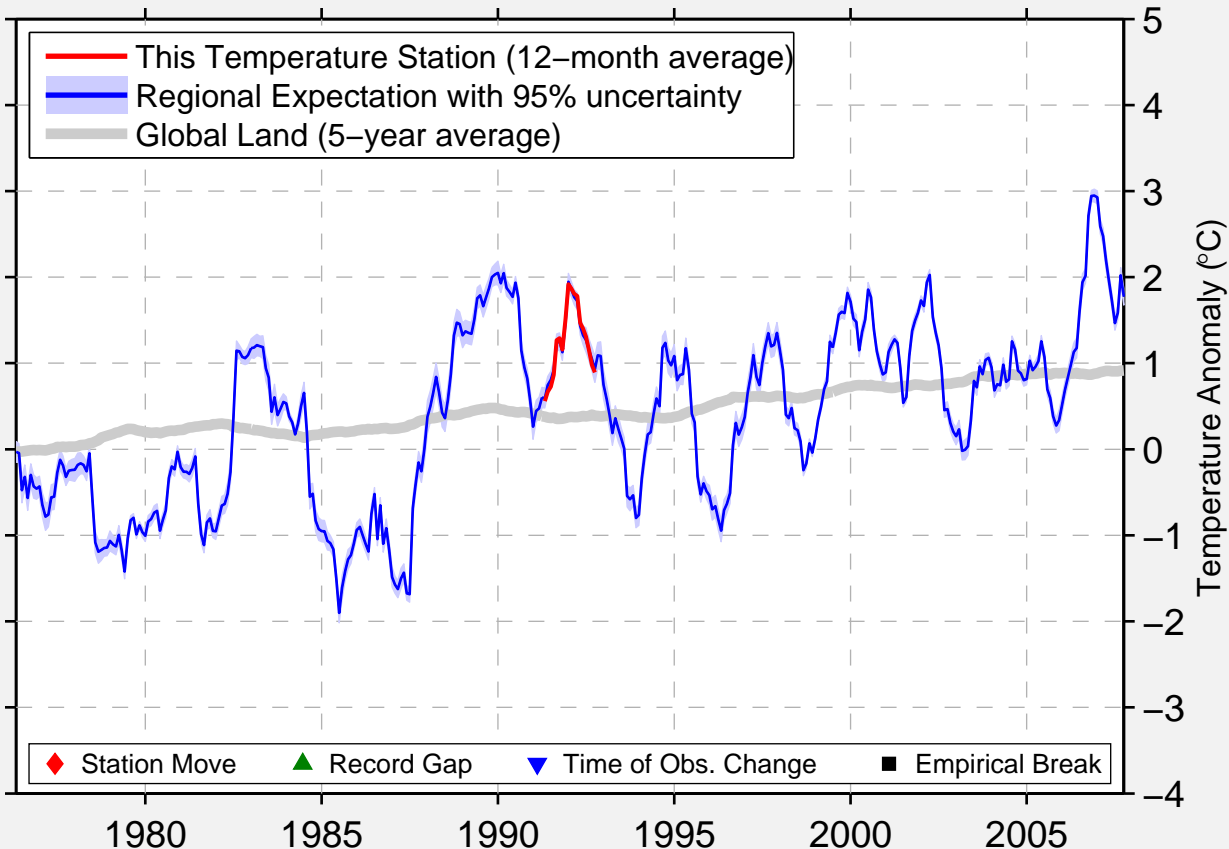

FINSPANG

58.710 N, 15.820 E (Sweden)

Data Quality Controlled and Aligned at Breakpoints

Berkeley Earth