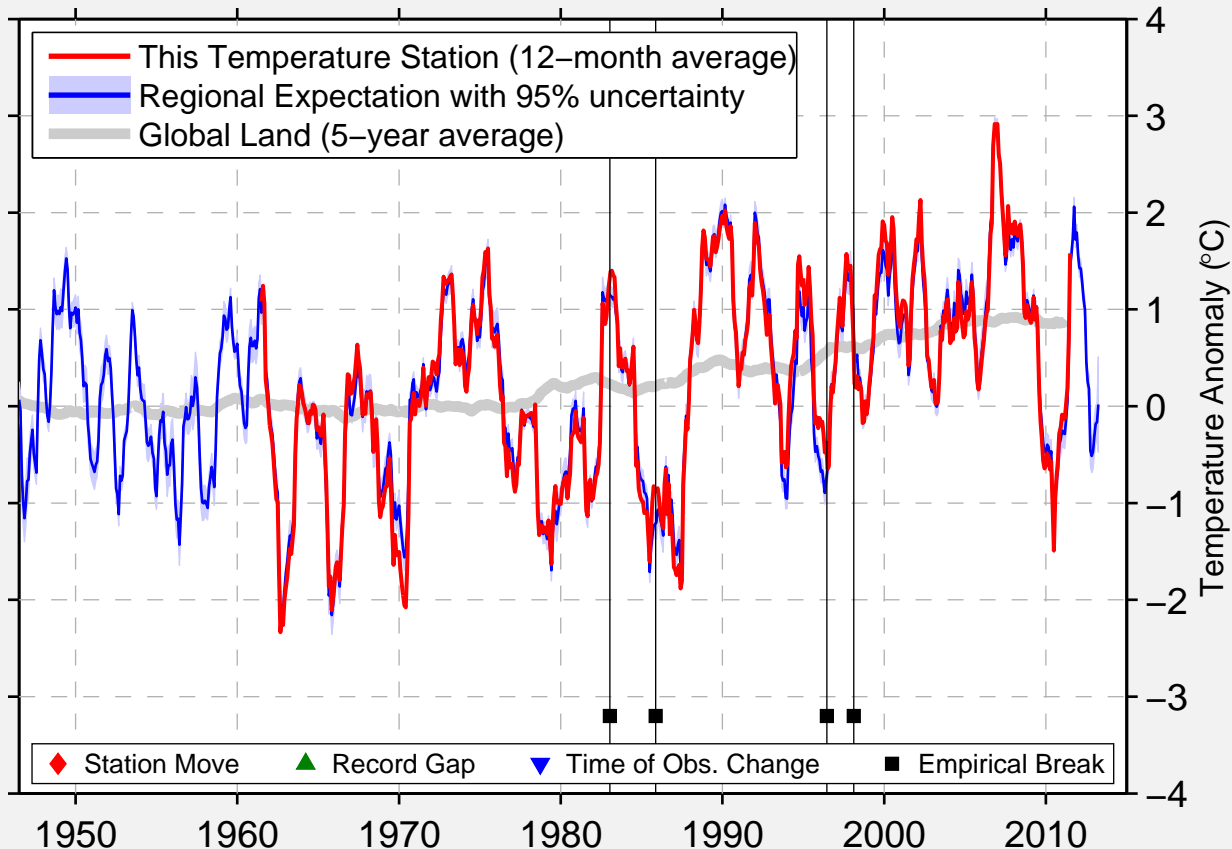

# MARIESTADS VÄTTENVER

58.710 N, 13.820 E (Sweden)

Data Quality Controlled and Aligned at Breakpoints

Berkeley Earth