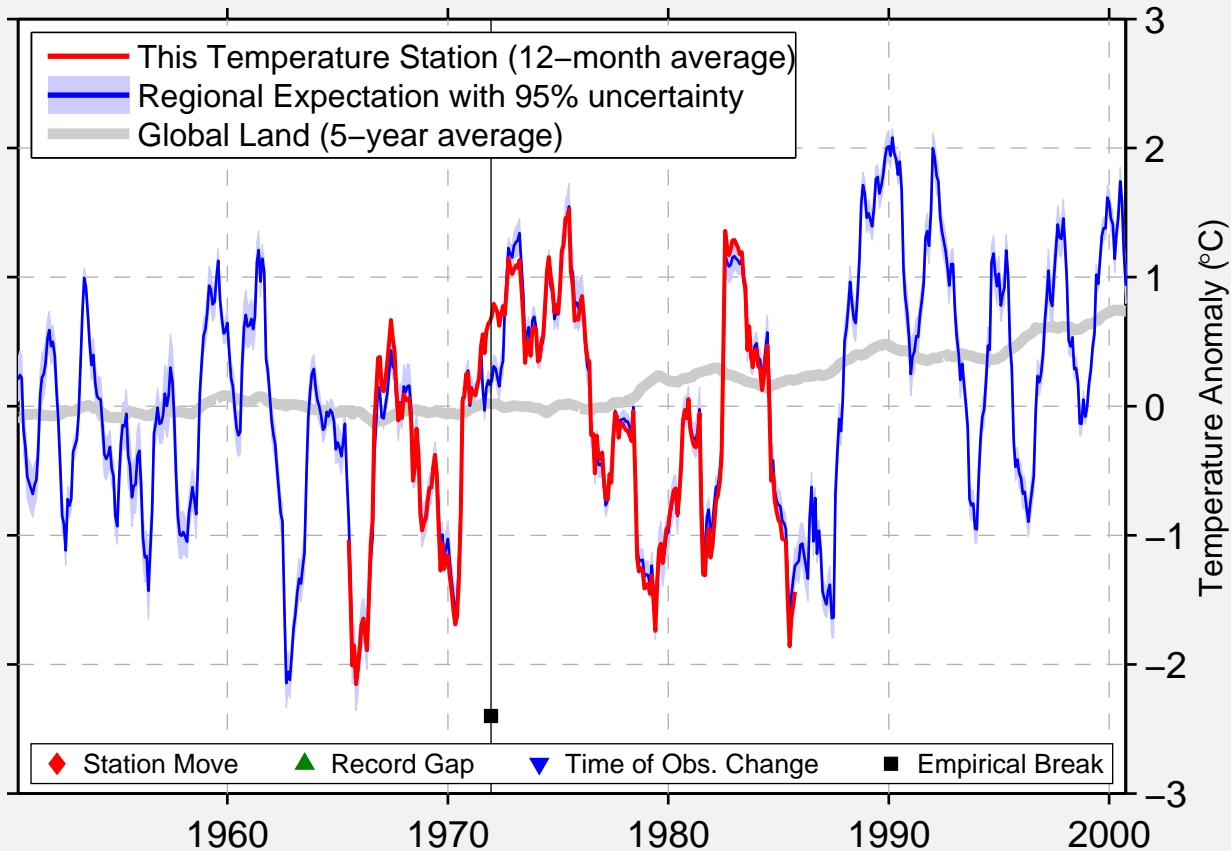

SVARTEBORG

58.570 N, 11.560 E (Sweden)

Data Quality Controlled and Aligned at Breakpoints

Berkeley Earth