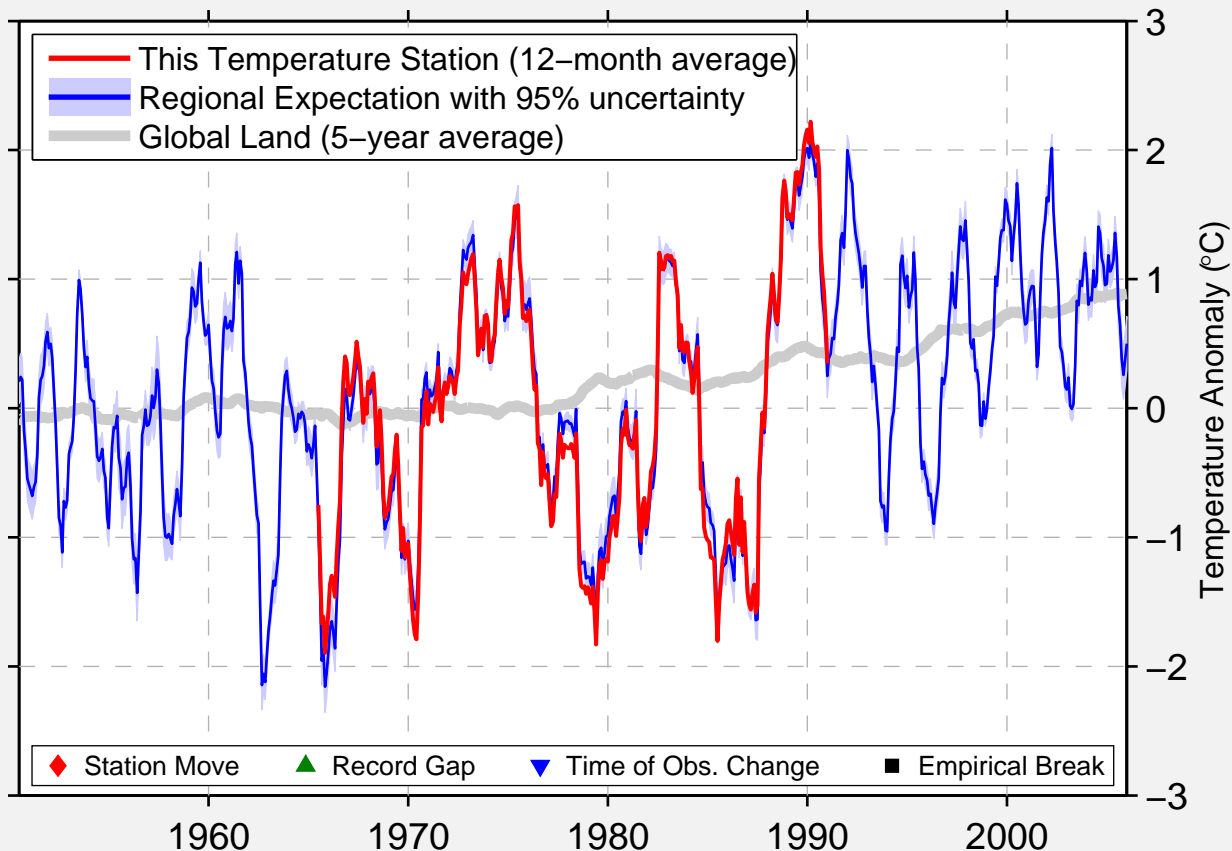

VASTERPLANA

58.560 N, 13.350 E (Sweden)

Data Quality Controlled and Aligned at Breakpoints

Berkeley Earth