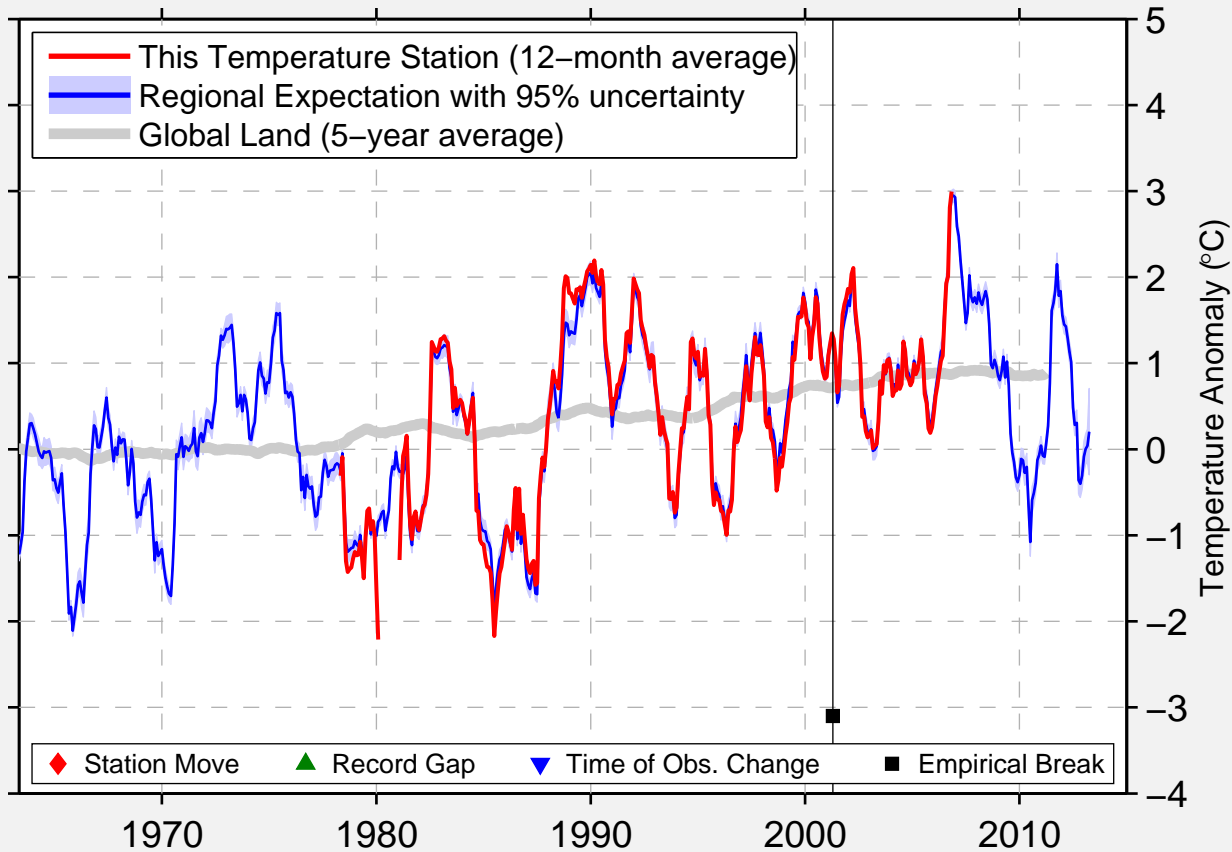

HERRBERGA

58.390 N, 15.220 E (Sweden)

◆ Station Move ▲ Record Gap ▼ Time of Obs. Change ■ Empirical Break