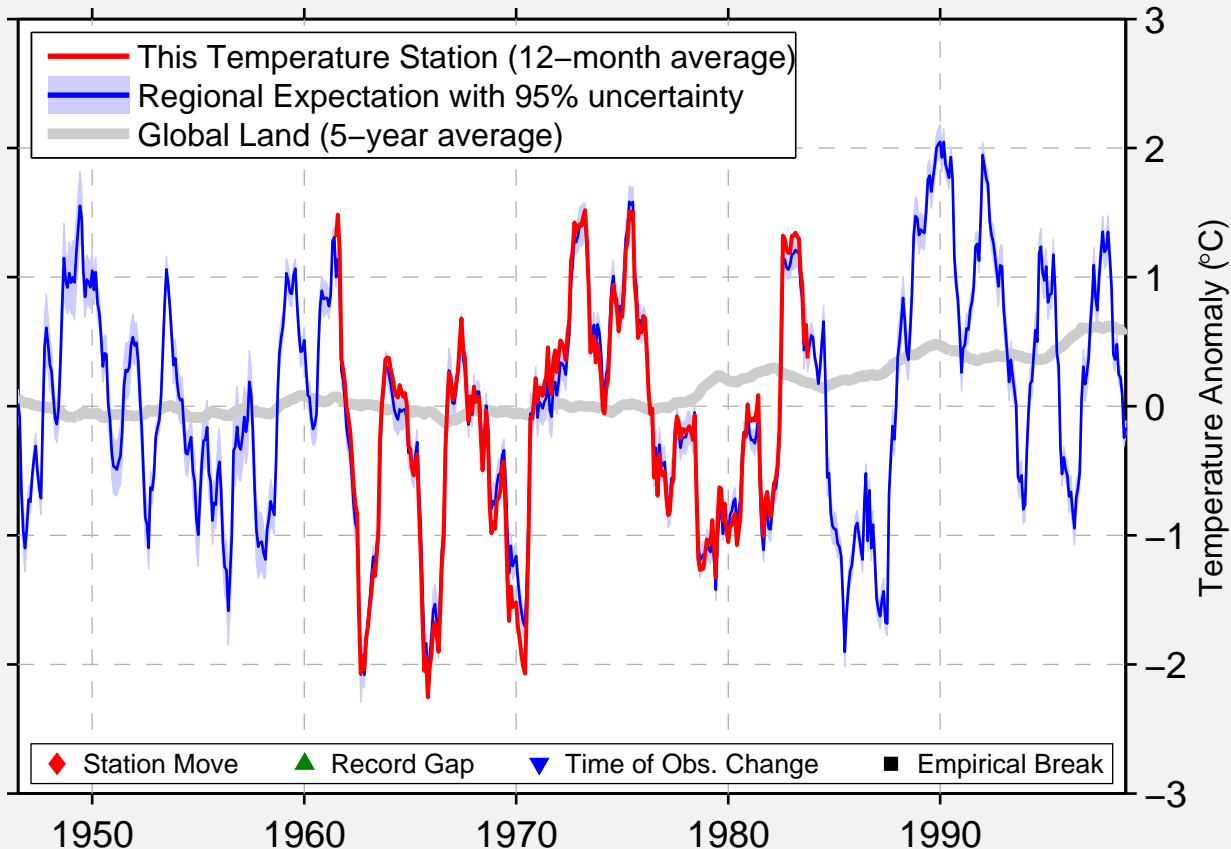

BJARKA-SABY

58.270 N, 15.740 E (Sweden)

Data Quality Controlled and Aligned at Breakpoints

Berkeley Earth