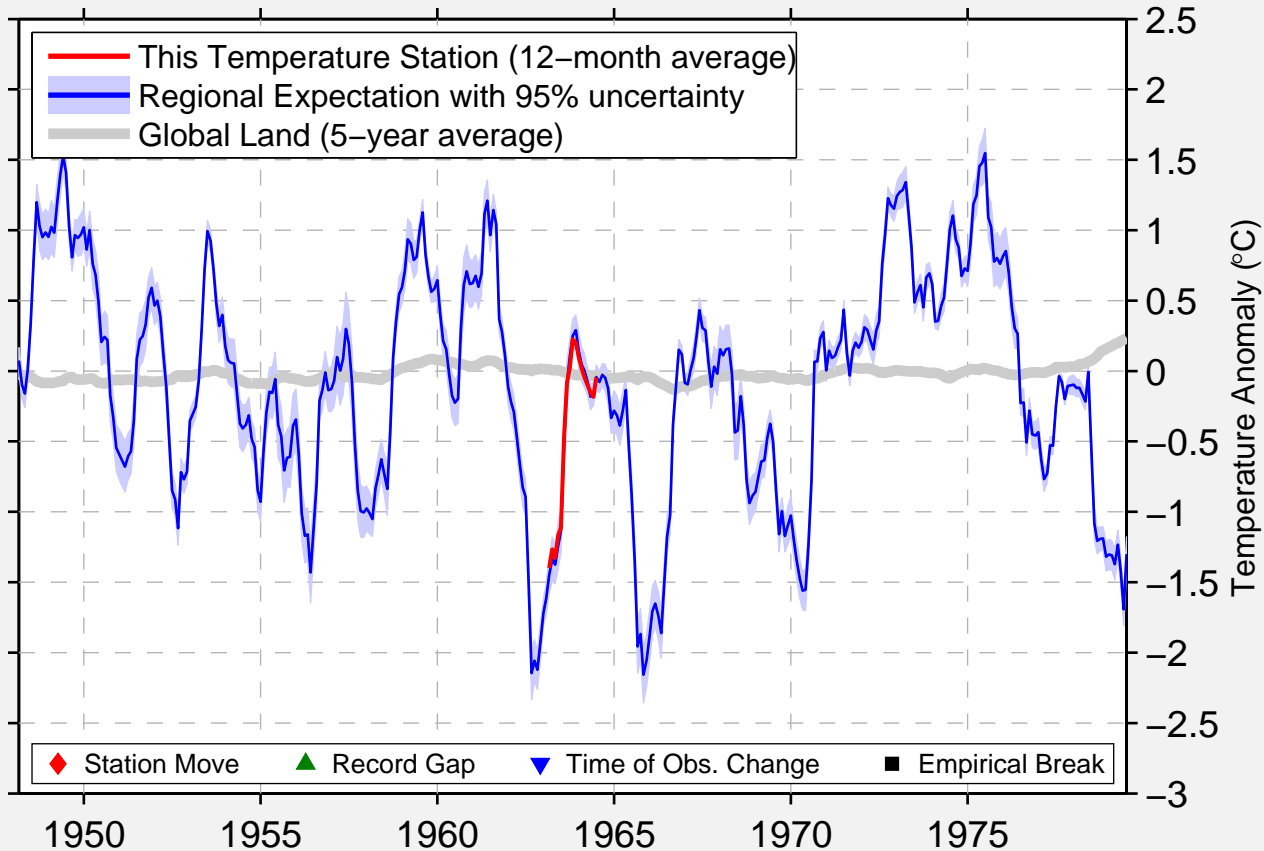

HOGSTENA

58.230 N, 13.720 E (Sweden)

Data Quality Controlled and Aligned at Breakpoints

Berkeley Earth