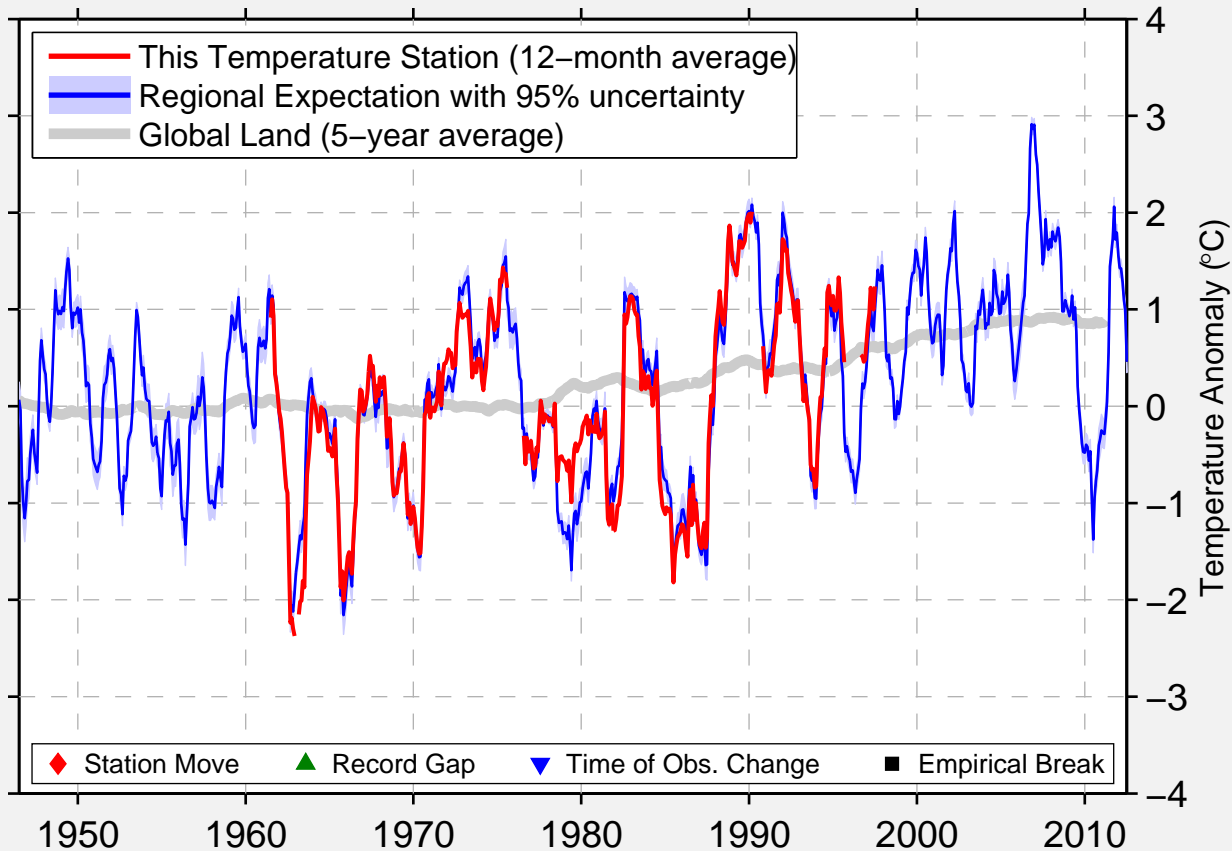

SABY

58.020 N, 11.600 E (Sweden)

Data Quality Controlled and Aligned at Breakpoints

Berkeley Earth