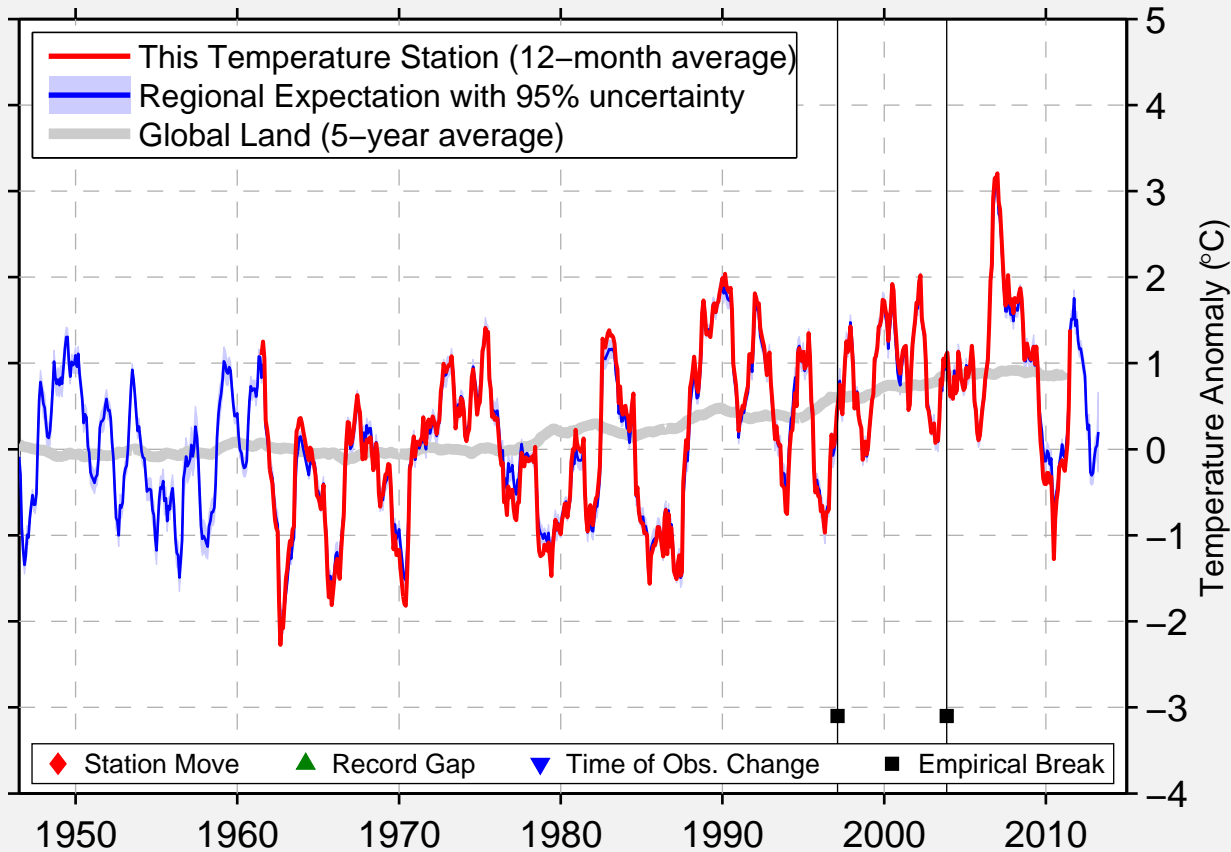

# BORAS

57.760 N, 12.950 E (Sweden)

Data Quality Controlled and Aligned at Breakpoints

Berkeley Earth