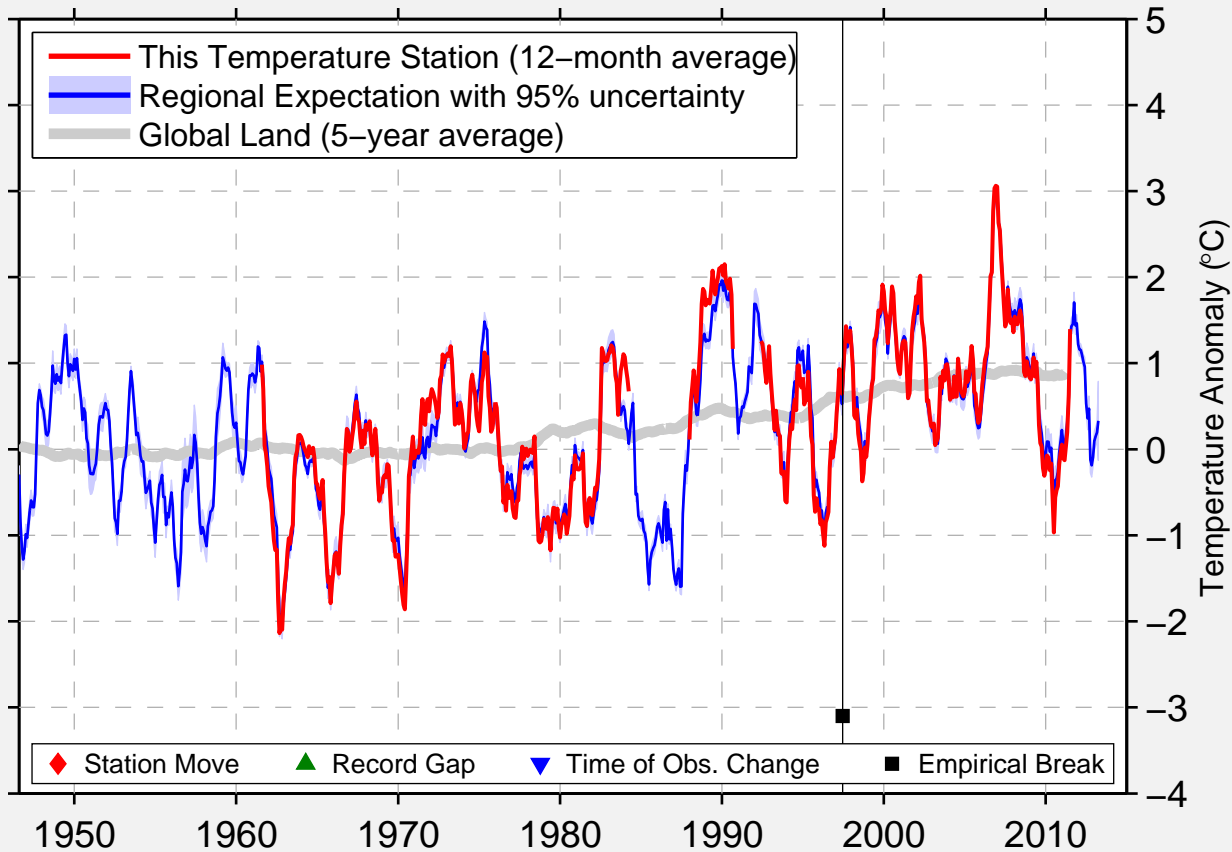

PRASTKULLA

57.720 N, 14.990 E (Sweden)

Data Quality Controlled and Aligned at Breakpoints

Berkeley Earth