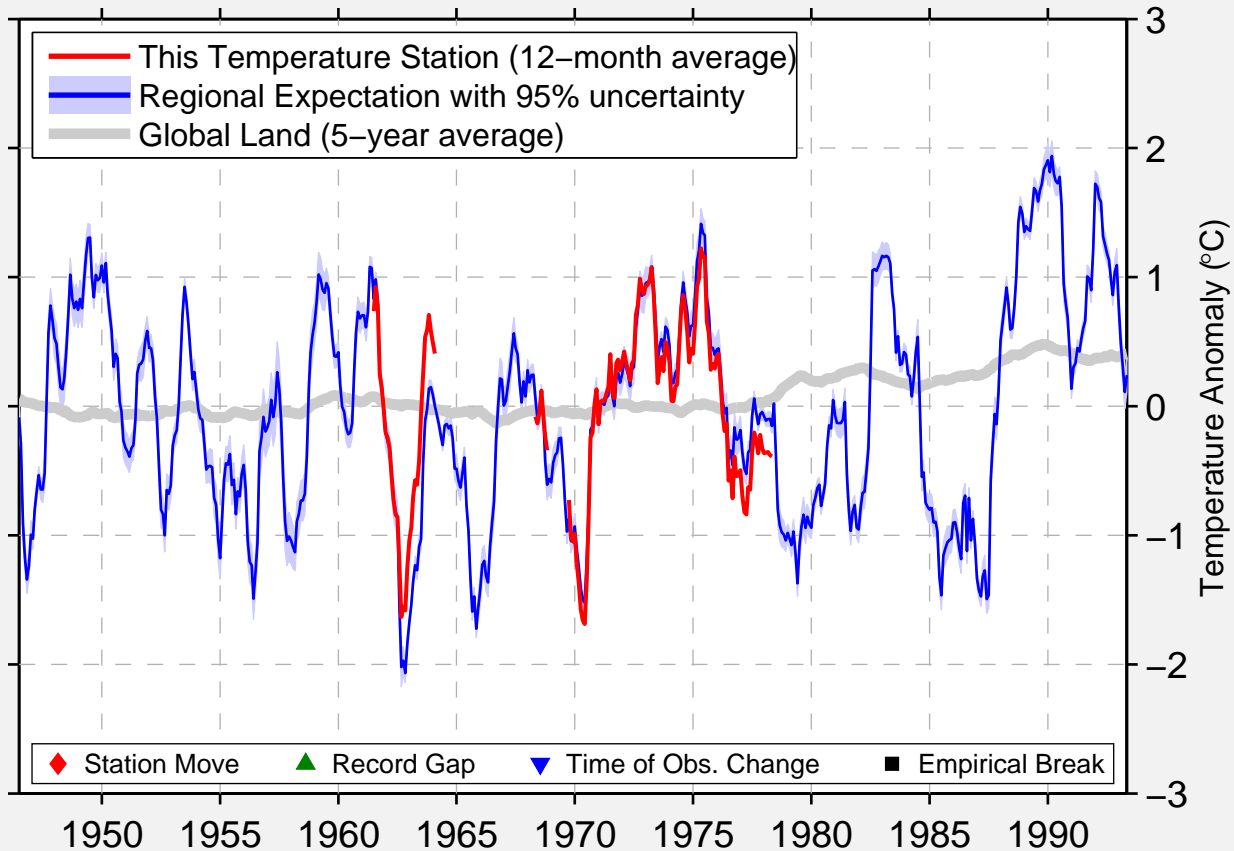

DALSJOFORS

57.720 N, 13.120 E (Sweden)

Data Quality Controlled and Aligned at Breakpoints

Berkeley Earth