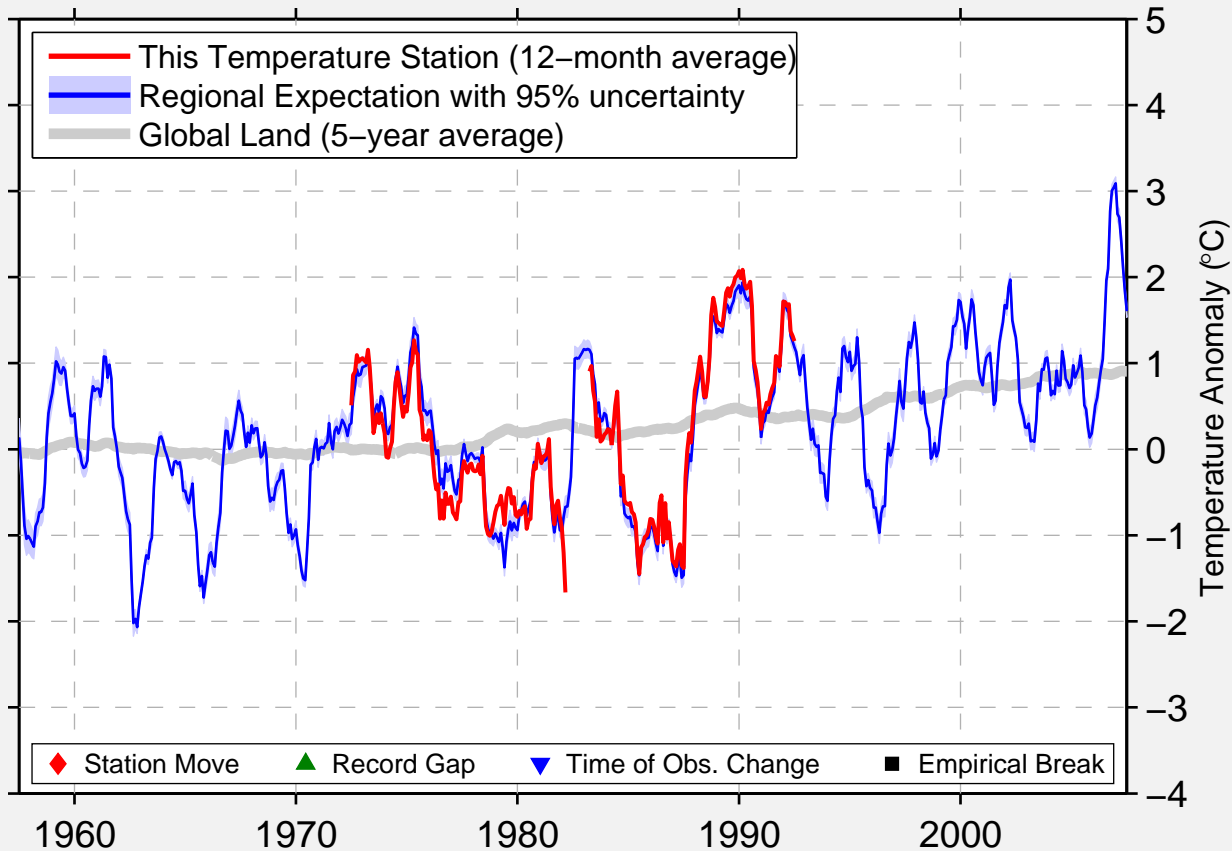

SPINKABO

57.570 N, 14.470 E (Sweden)

Data Quality Controlled and Aligned at Breakpoints

Berkeley Earth