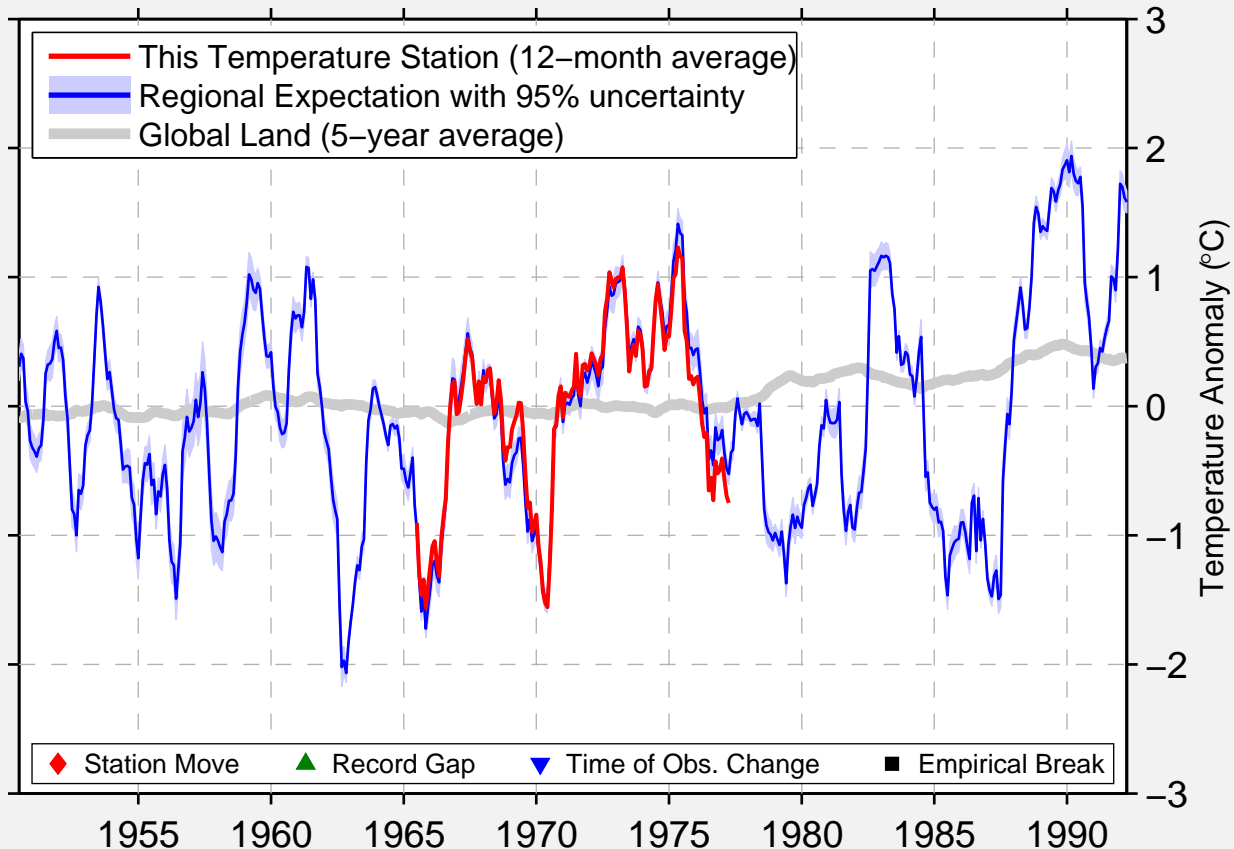

# ORBY

57.480 N, 12.700 E (Sweden)

Data Quality Controlled and Aligned at Breakpoints

Berkeley Earth