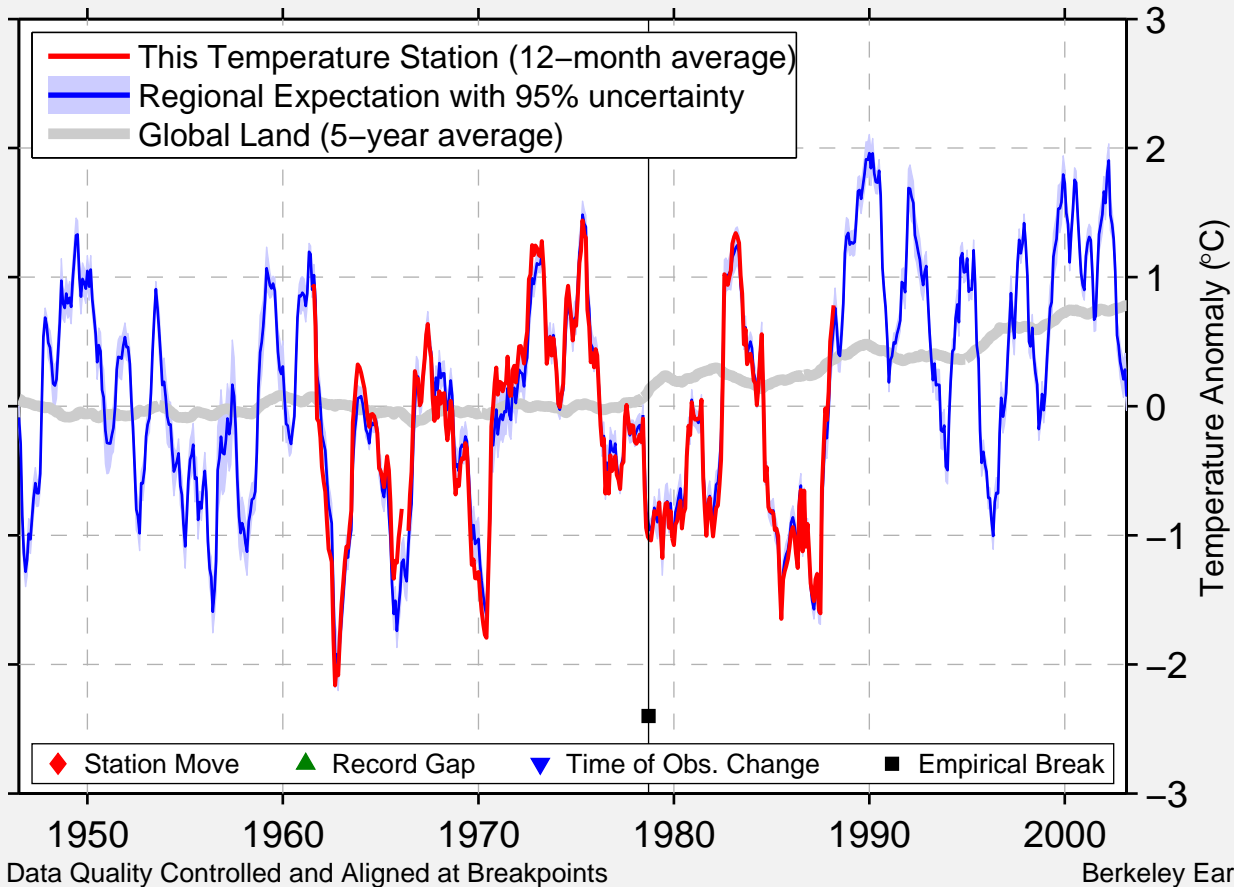

NAVELSJO

57.440 N, 14.890 E (Sweden)

Data Quality Controlled and Aligned at Breakpoints

Berkeley Earth