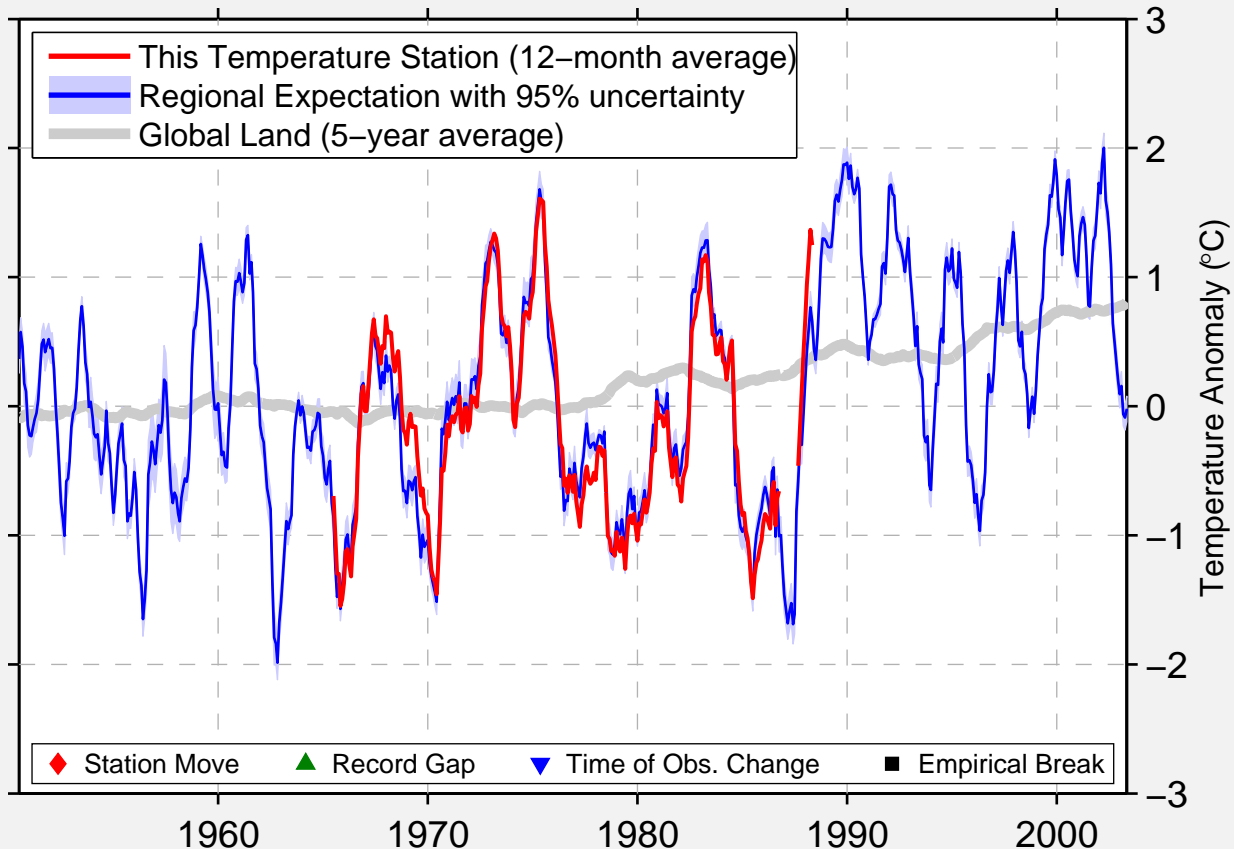

STORA_ARLSO

57.290 N, 17.960 E (Sweden)

Data Quality Controlled and Aligned at Breakpoints

Berkeley Earth