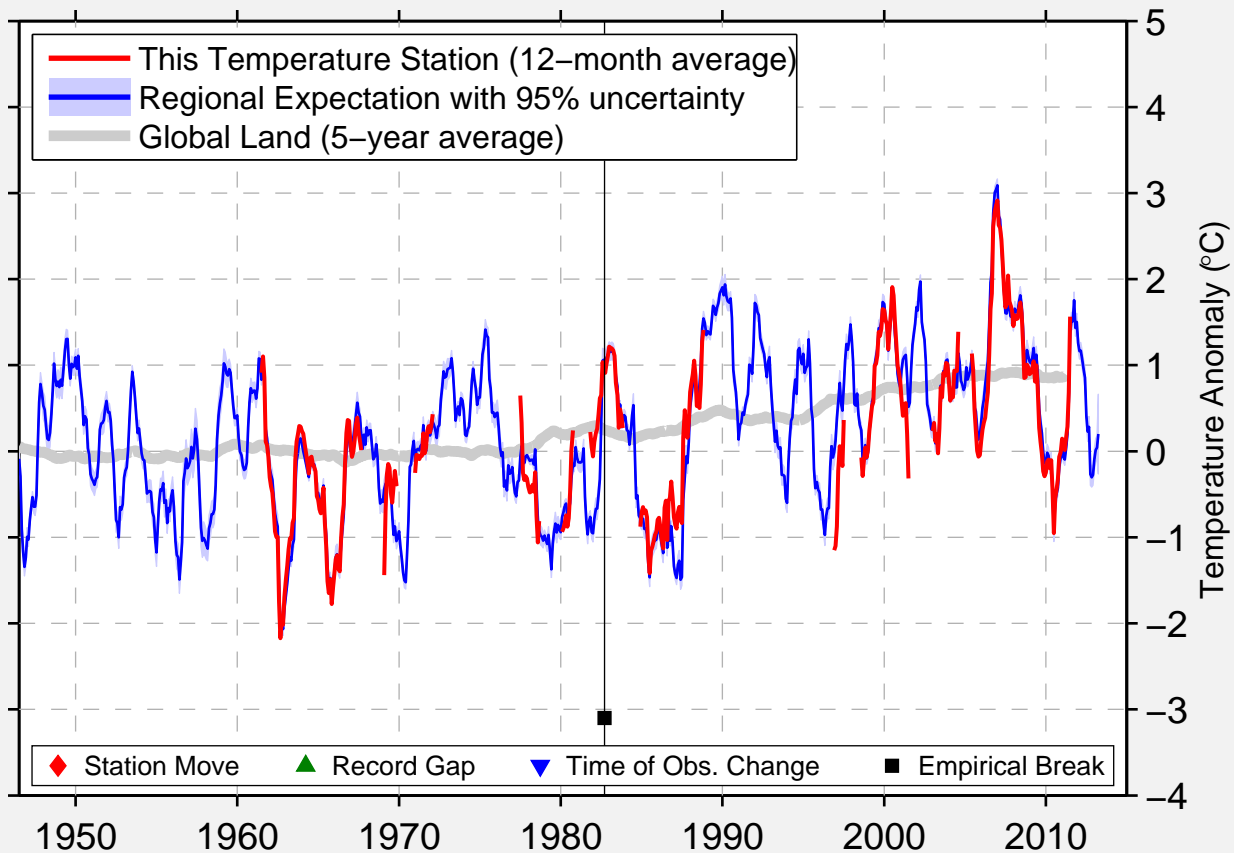

HAGSHULTS_FLYGPLATS

57.290 N, 14.140 E (Sweden)

Data Quality Controlled and Aligned at Breakpoints

Berkeley Earth