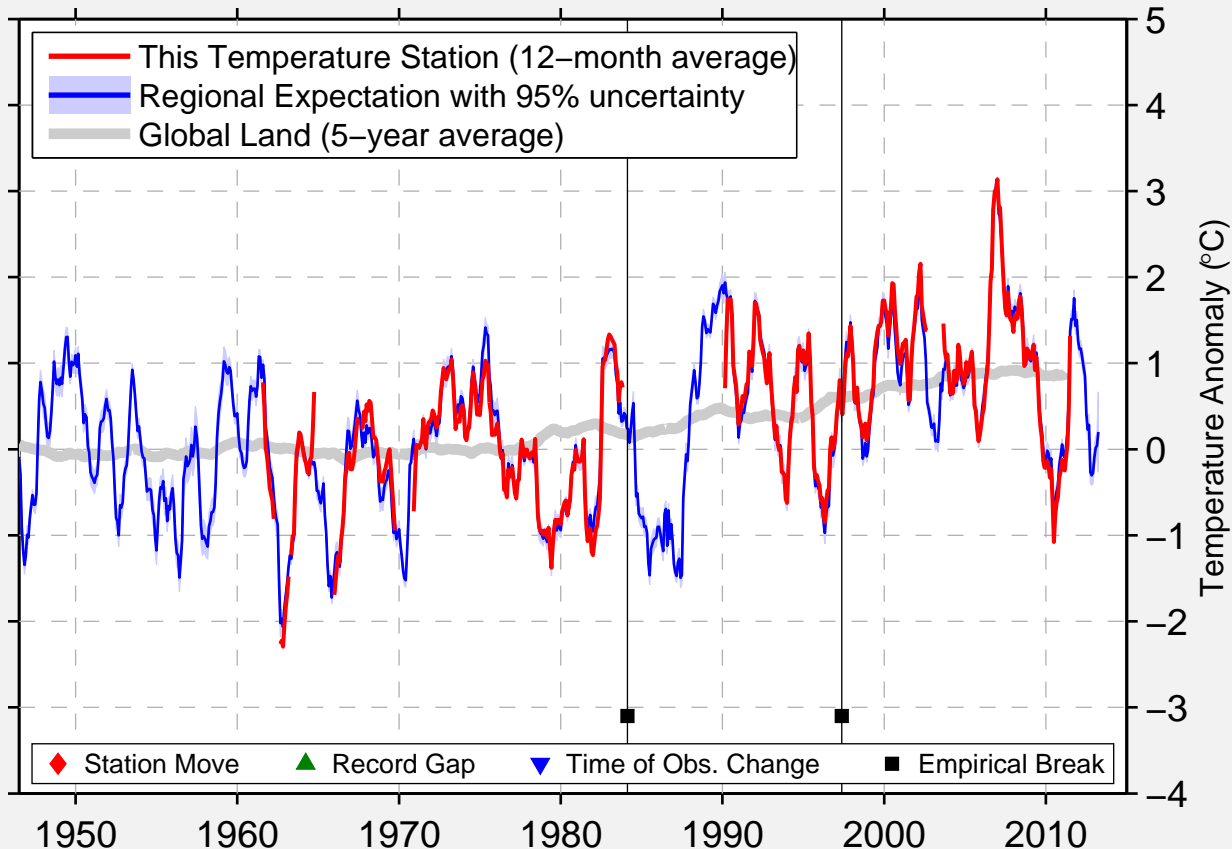

# VARBERG

57.110 N, 12.270 E (Sweden)

Data Quality Controlled and Aligned at Breakpoints

Berkeley Earth