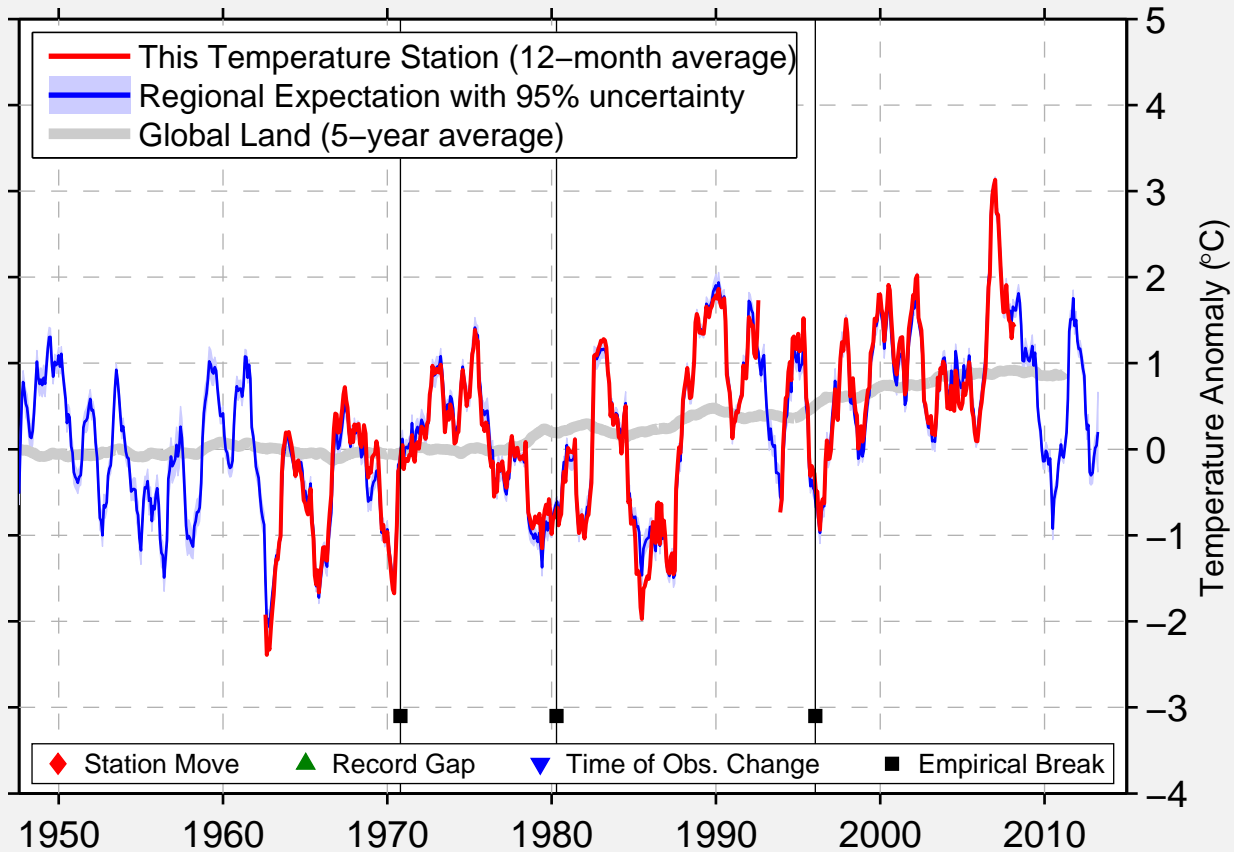

LJUNGBY

56.830 N, 13.950 E (Sweden)

Data Quality Controlled and Aligned at Breakpoints

Berkeley Earth