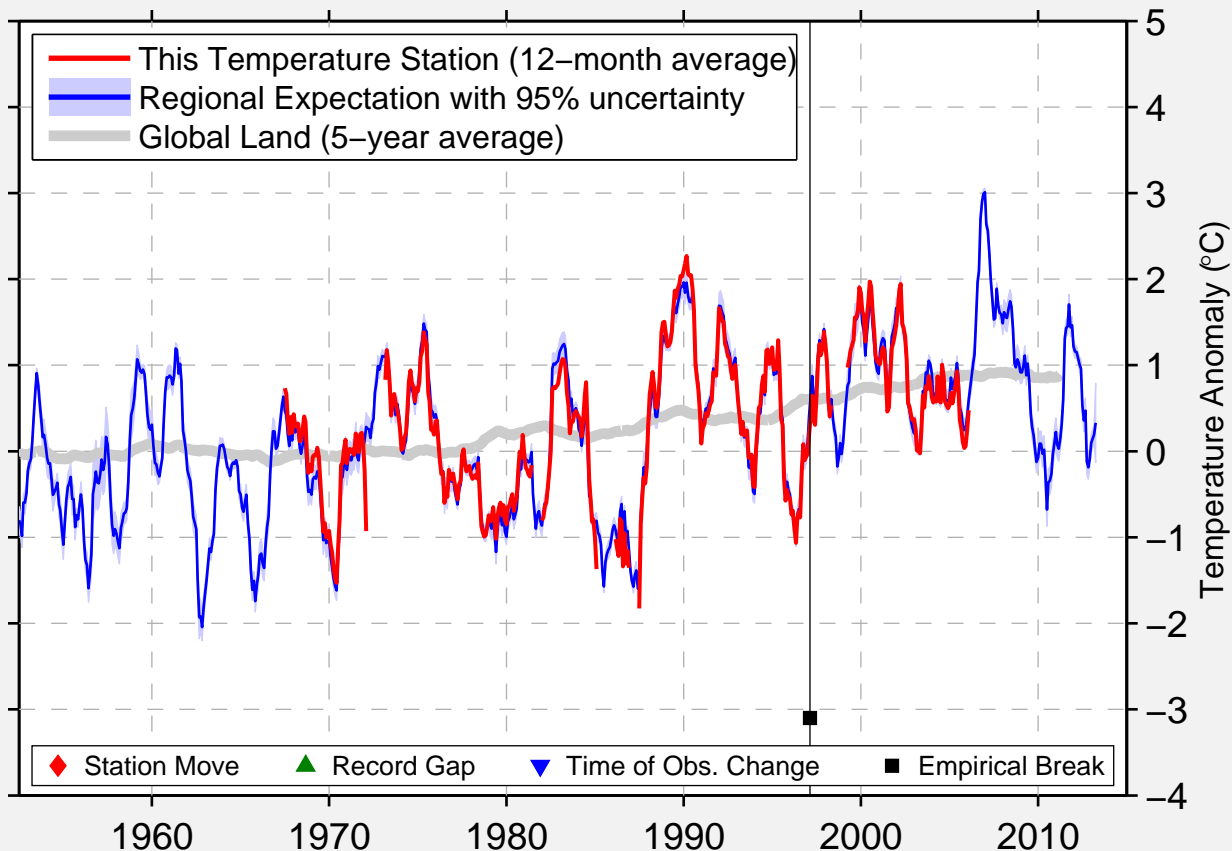

LESSEBO

56.760 N, 15.270 E (Sweden)

Data Quality Controlled and Aligned at Breakpoints

Berkeley Earth