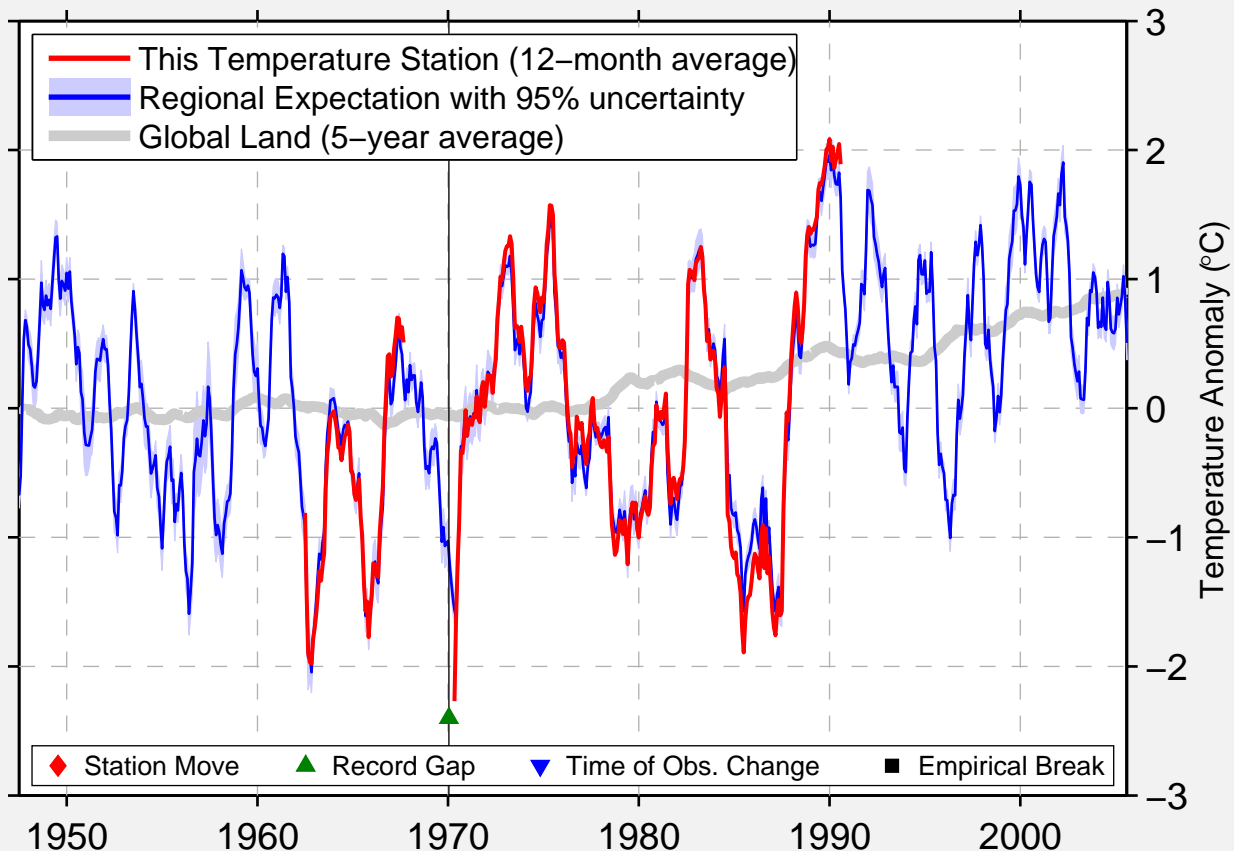

# MORBYLANGA

56.530 N, 16.390 E (Sweden)

Data Quality Controlled and Aligned at Breakpoints

Berkeley Earth