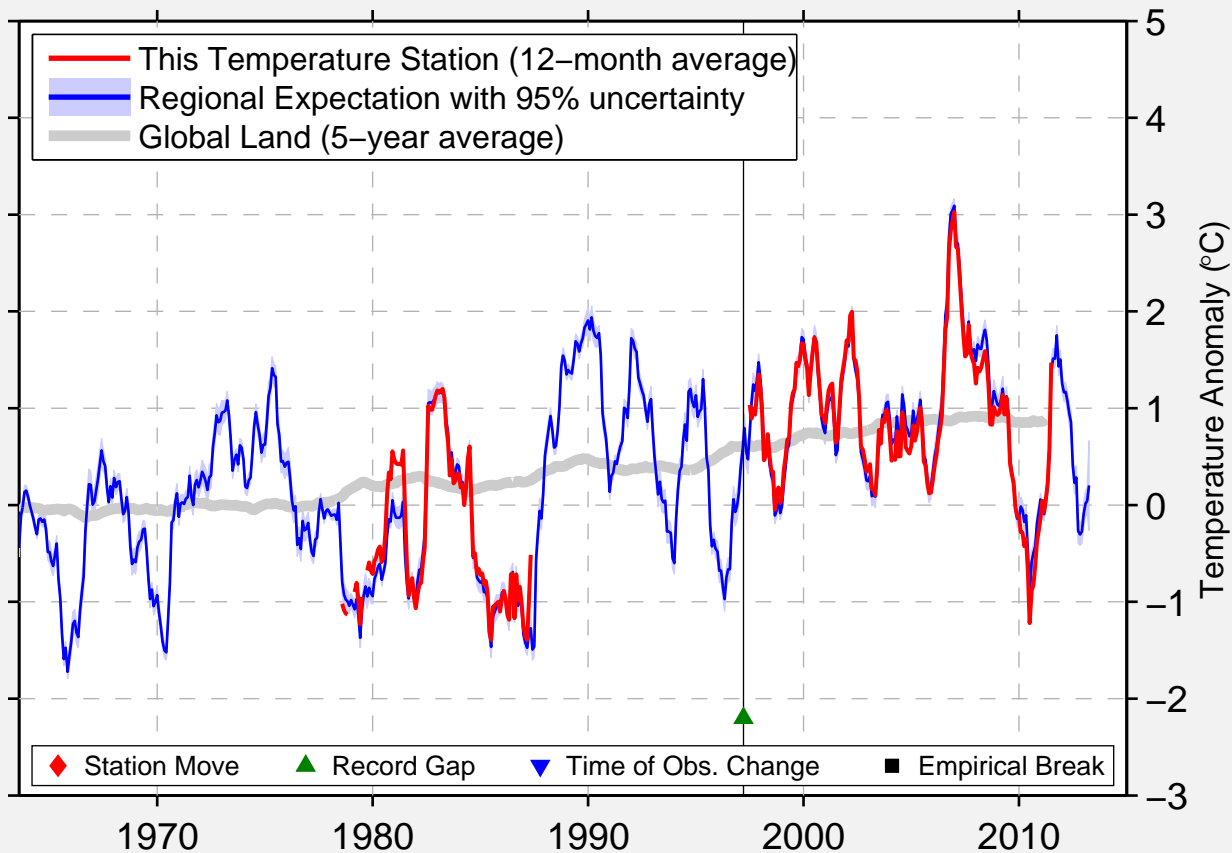

MARKARYD

56.460 N, 13.660 E (Sweden)

Data Quality Controlled and Aligned at Breakpoints

Berkeley Earth