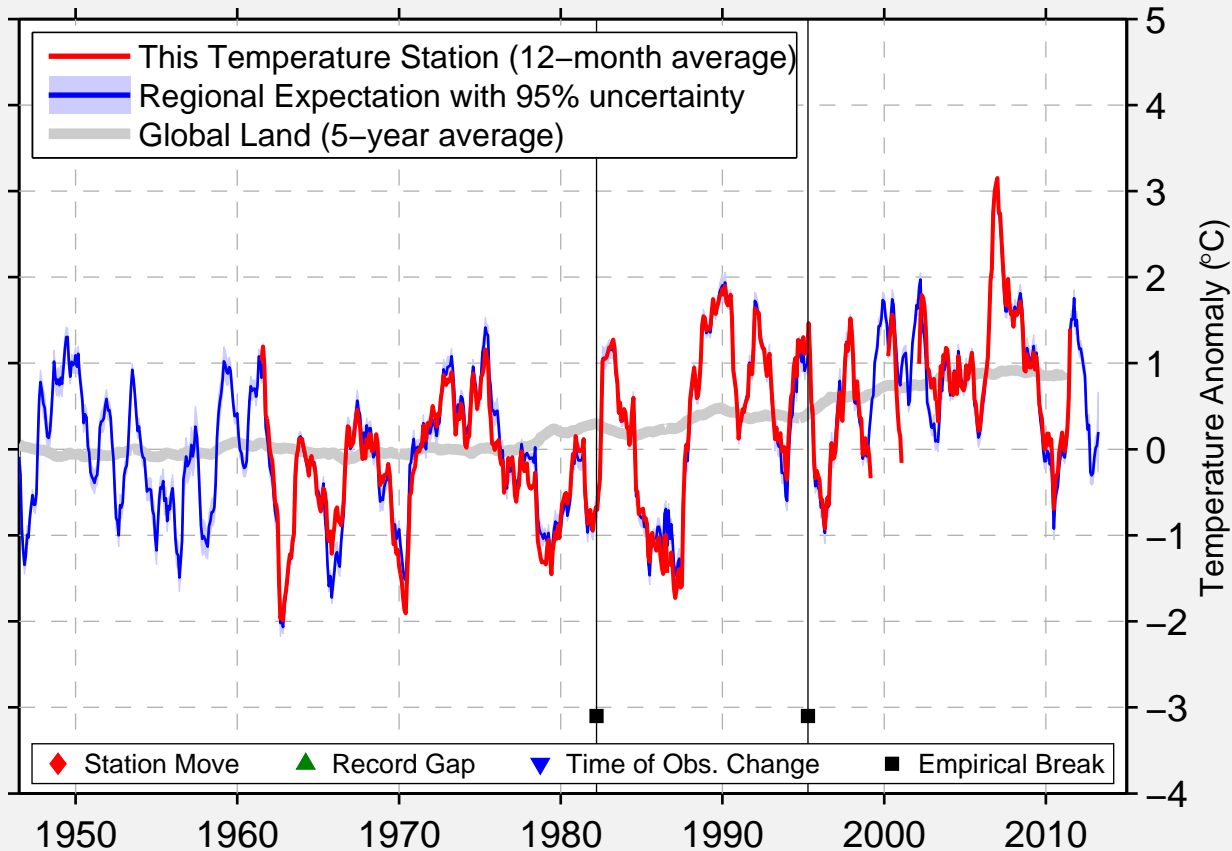

# OSBY

56.380 N, 13.980 E (Sweden)

Data Quality Controlled and Aligned at Breakpoints

Berkeley Earth