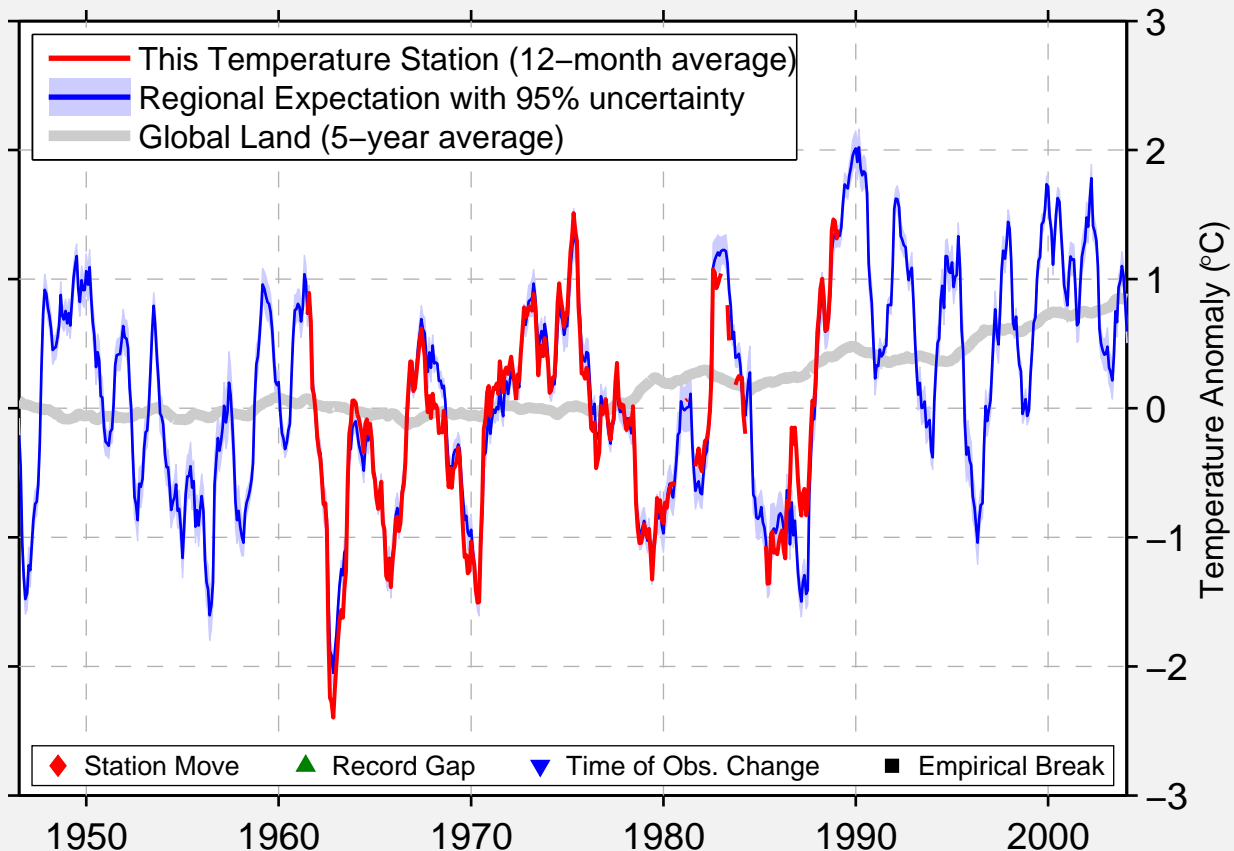

STEHAG

55.900 N, 13.400 E (Sweden)

Data Quality Controlled and Aligned at Breakpoints

Berkeley Earth