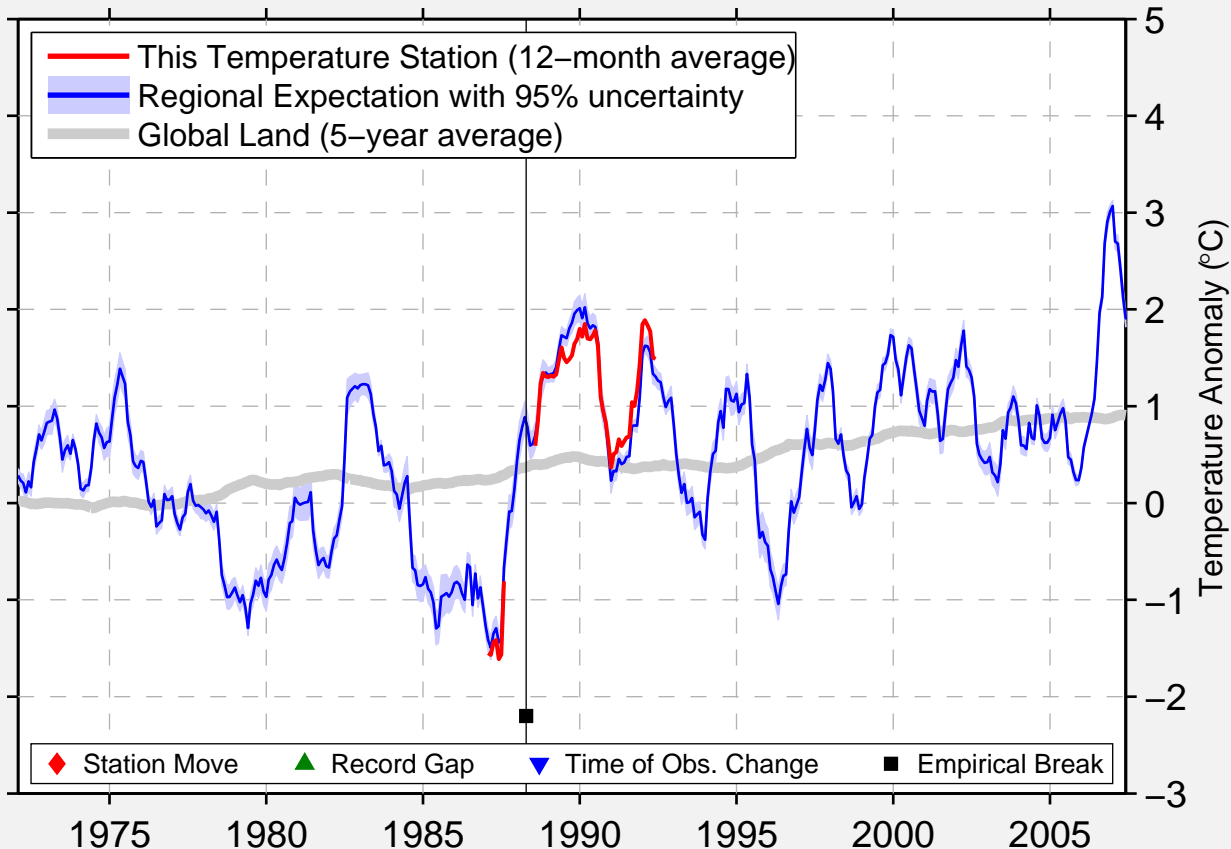

ORJA

55.880 N, 12.870 E (Sweden)

Data Quality Controlled and Aligned at Breakpoints

Berkeley Earth