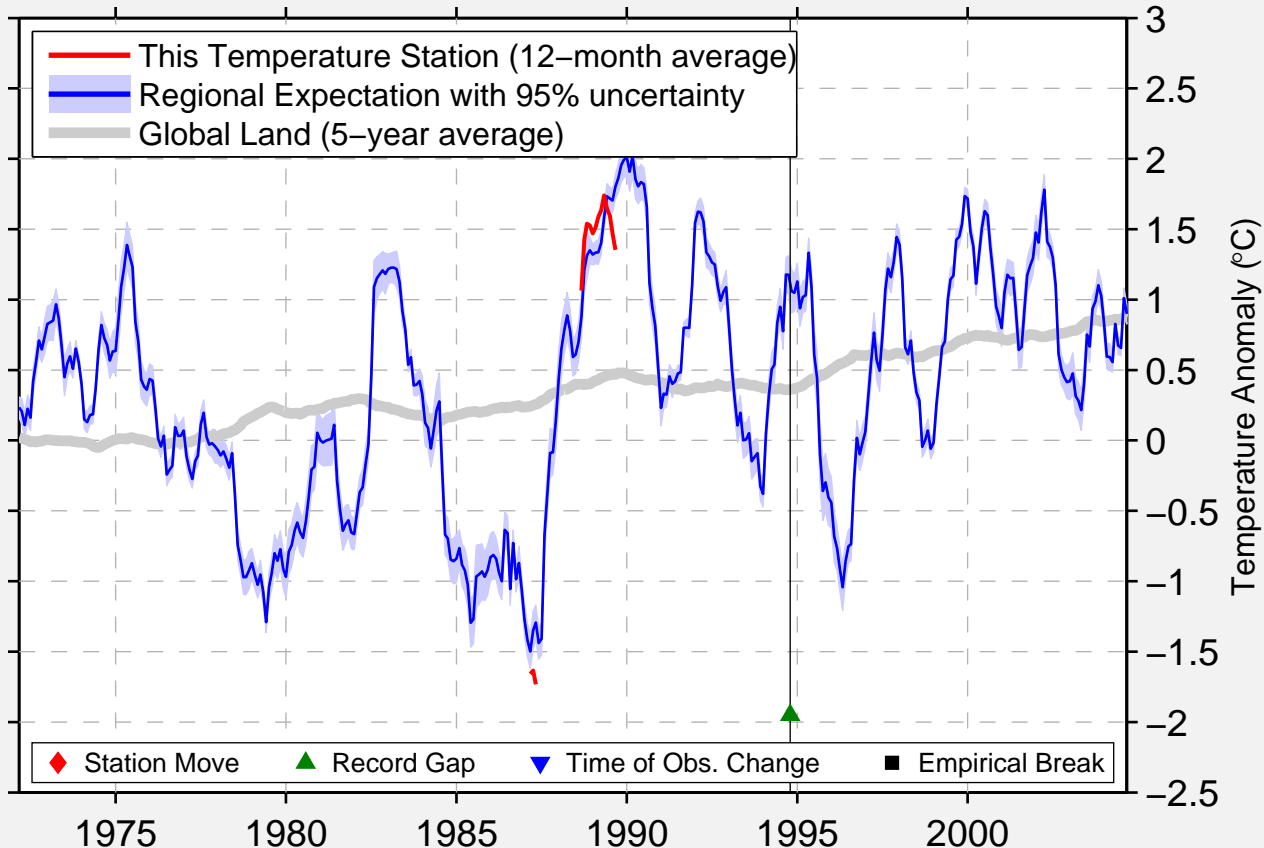

MAGLARP

55.380 N, 13.060 E (Sweden)

Data Quality Controlled and Aligned at Breakpoints

Berkeley Earth