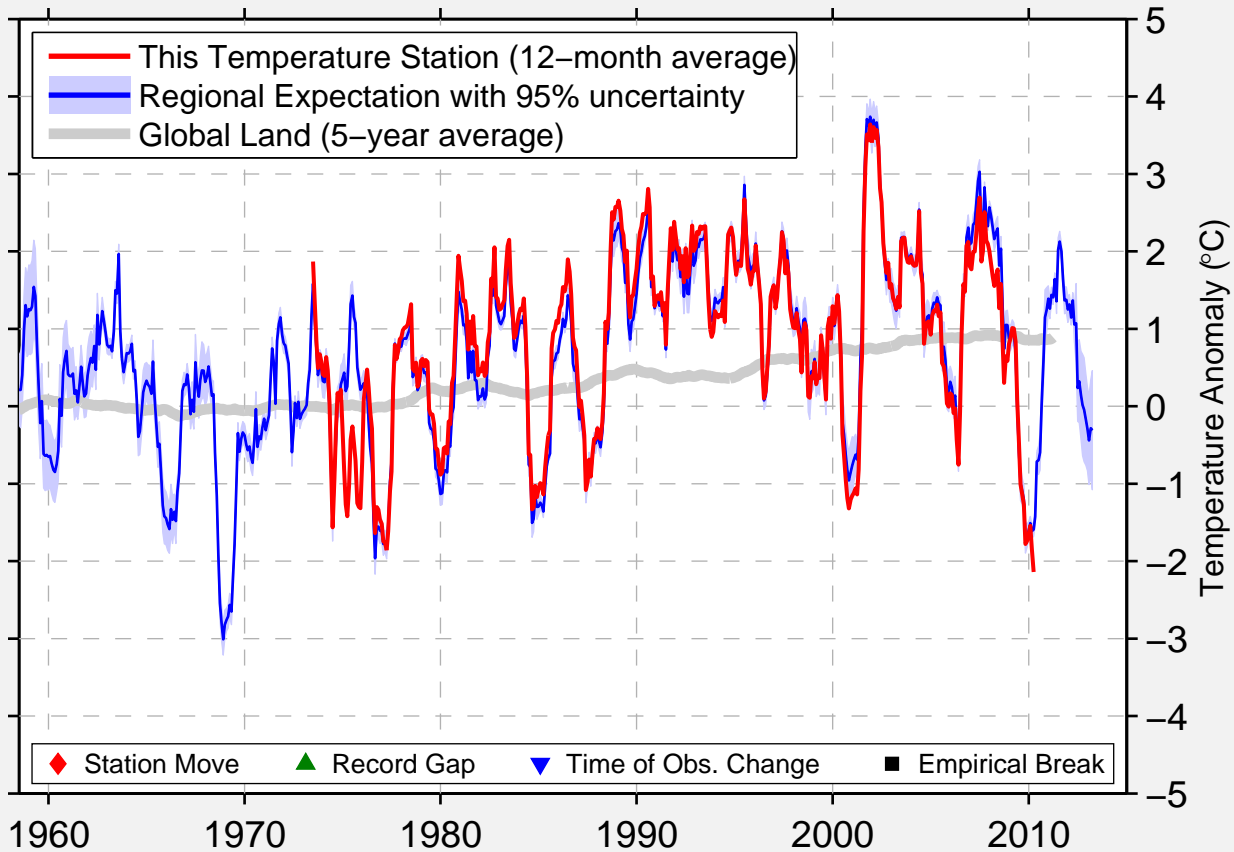

# ERSHOVO

57.120 N, 102.300 E (Russia)

Data Quality Controlled and Aligned at Breakpoints

Berkeley Earth