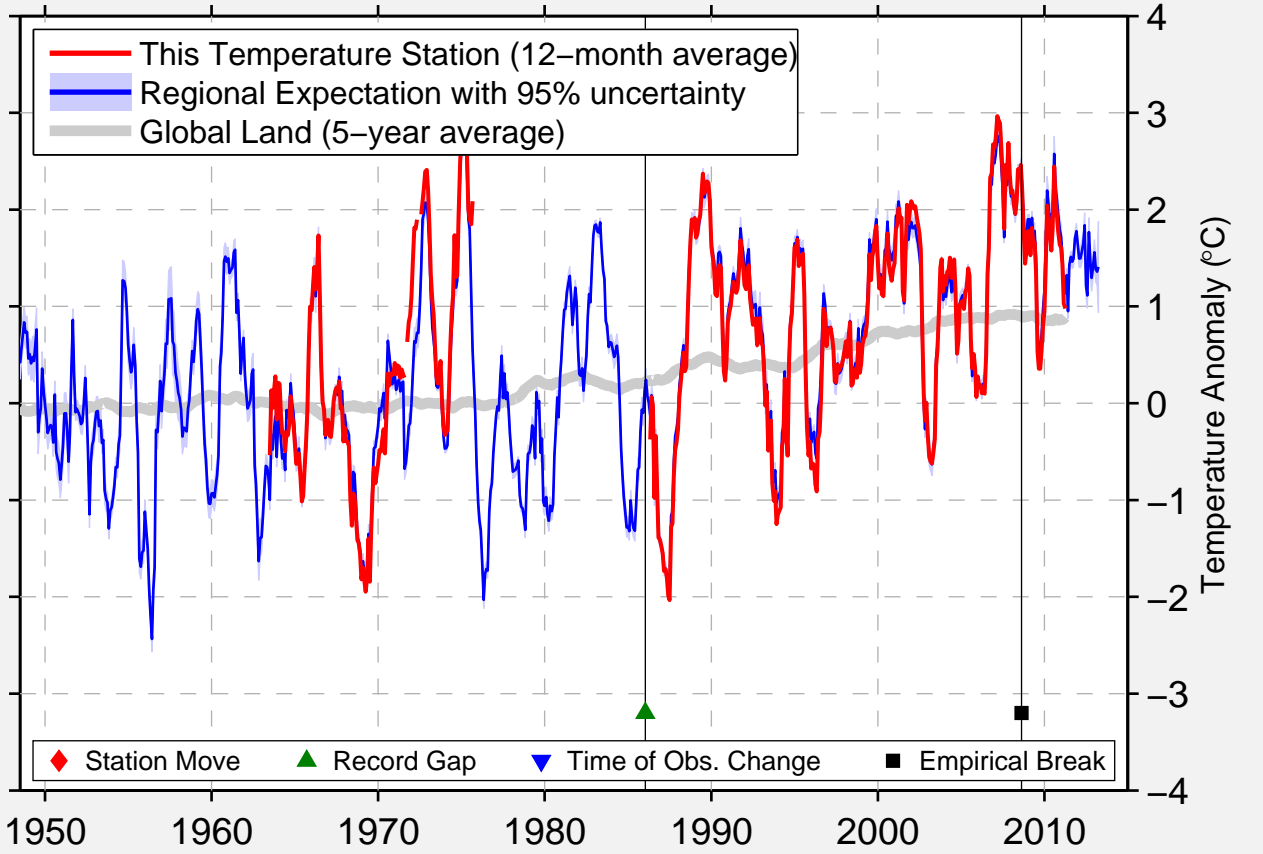

# PLAVSK

53.650 N, 37.230 E (Russia)

Data Quality Controlled and Aligned at Breakpoints

Berkeley Earth