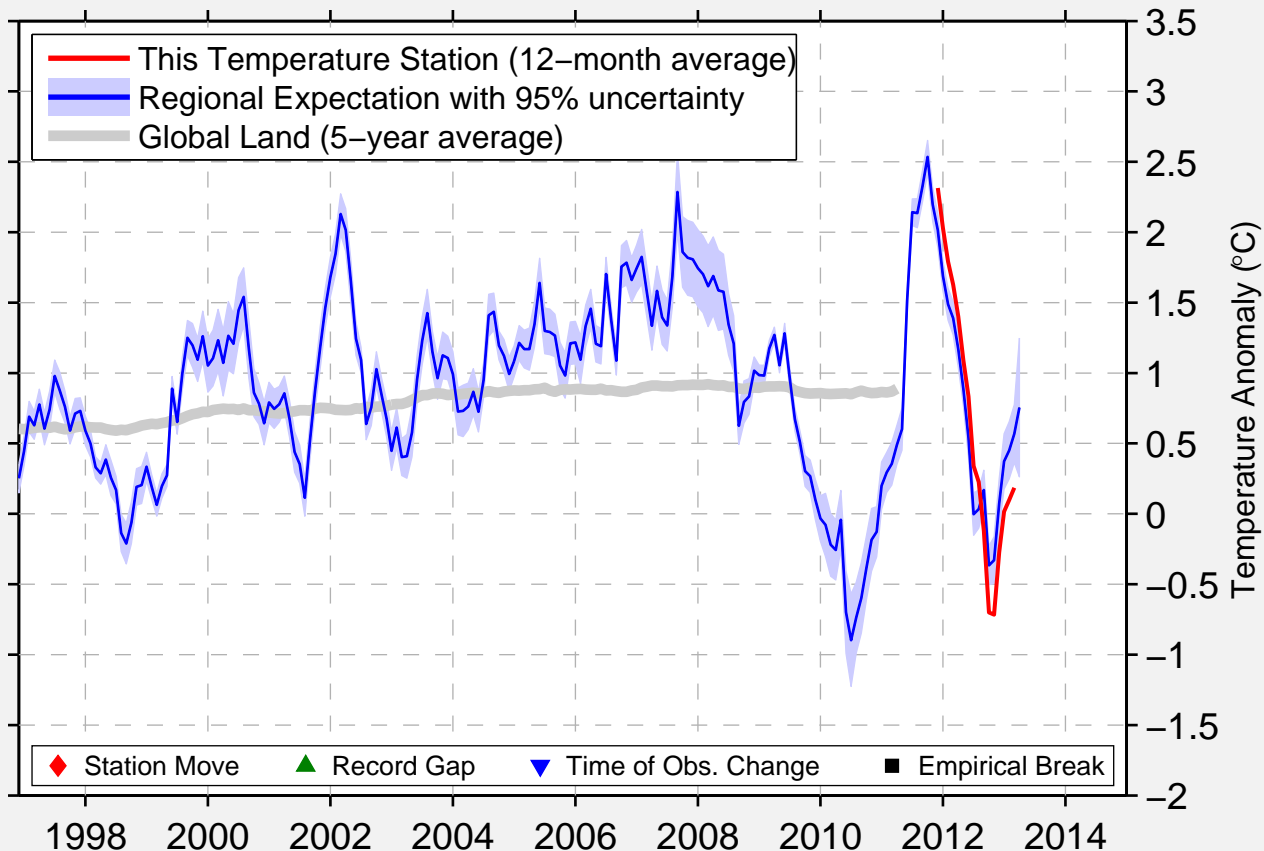

MO I RANA LUFTHAVN

66.364 N, 14.301 E (Norway)

Data Quality Controlled and Aligned at Breakpoints

Berkeley Earth