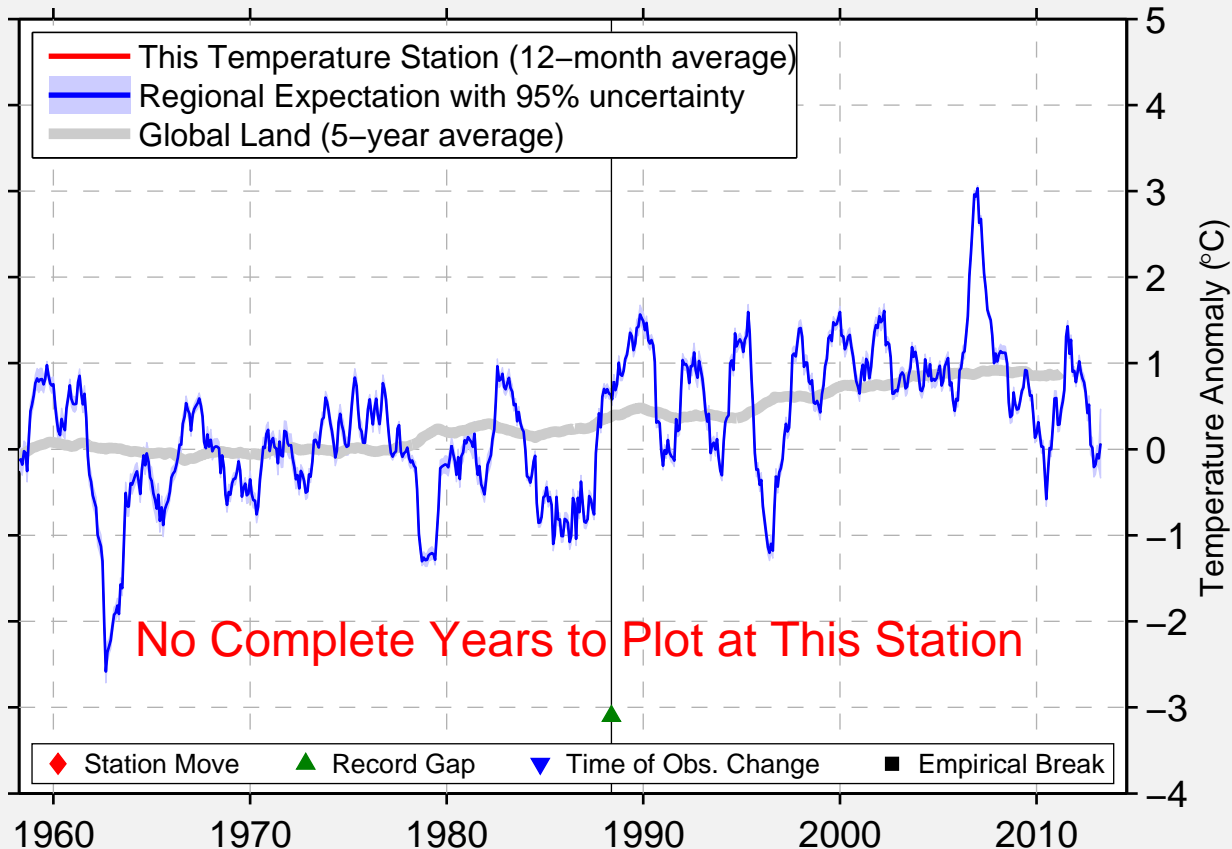

# CALLANTSOOG

52.851 N, 4.704 E (Netherlands)

No Complete Years to Plot at This Station

◆ Station Move    ▲ Record Gap    ▼ Time of Obs. Change    ■ Empirical Break