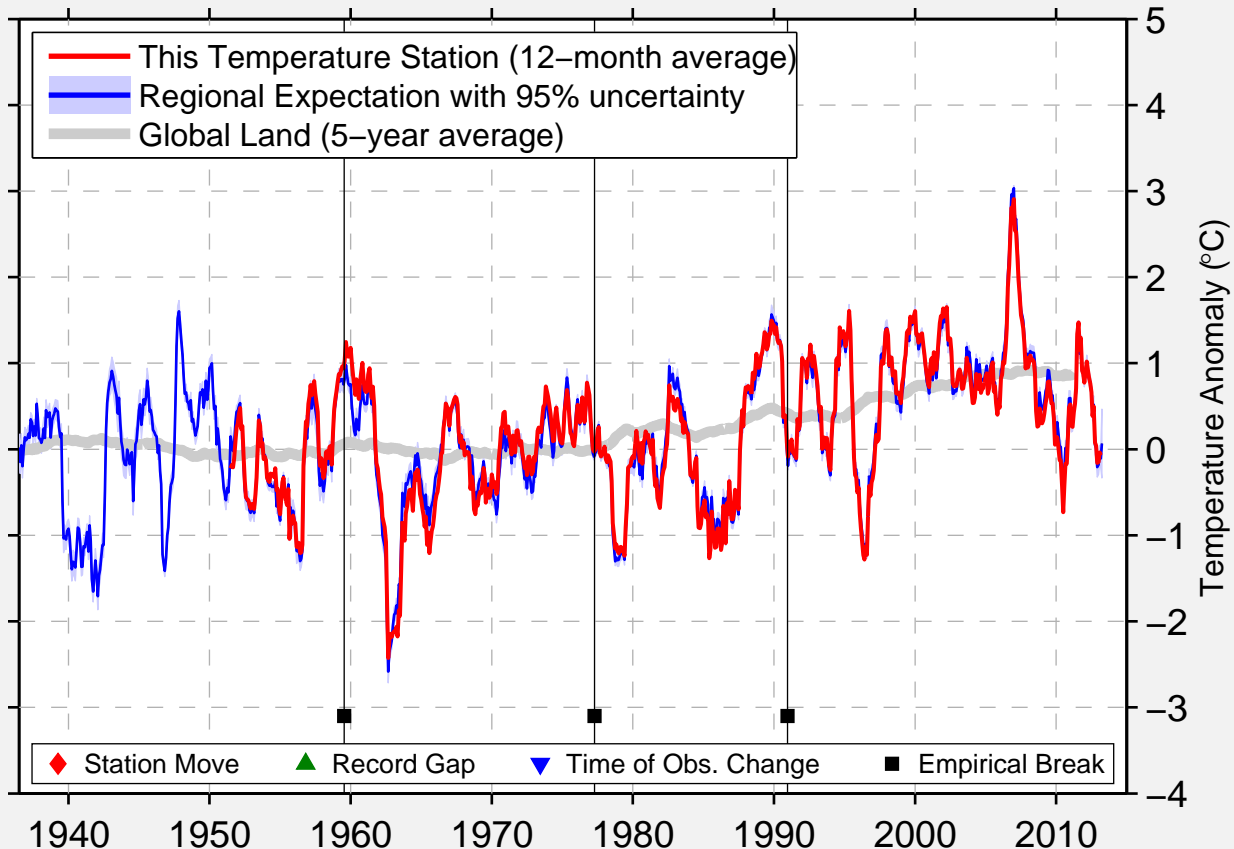

VALKENBURG

52.170 N, 4.429 E (Netherlands)

Data Quality Controlled and Aligned at Breakpoints

Berkeley Earth