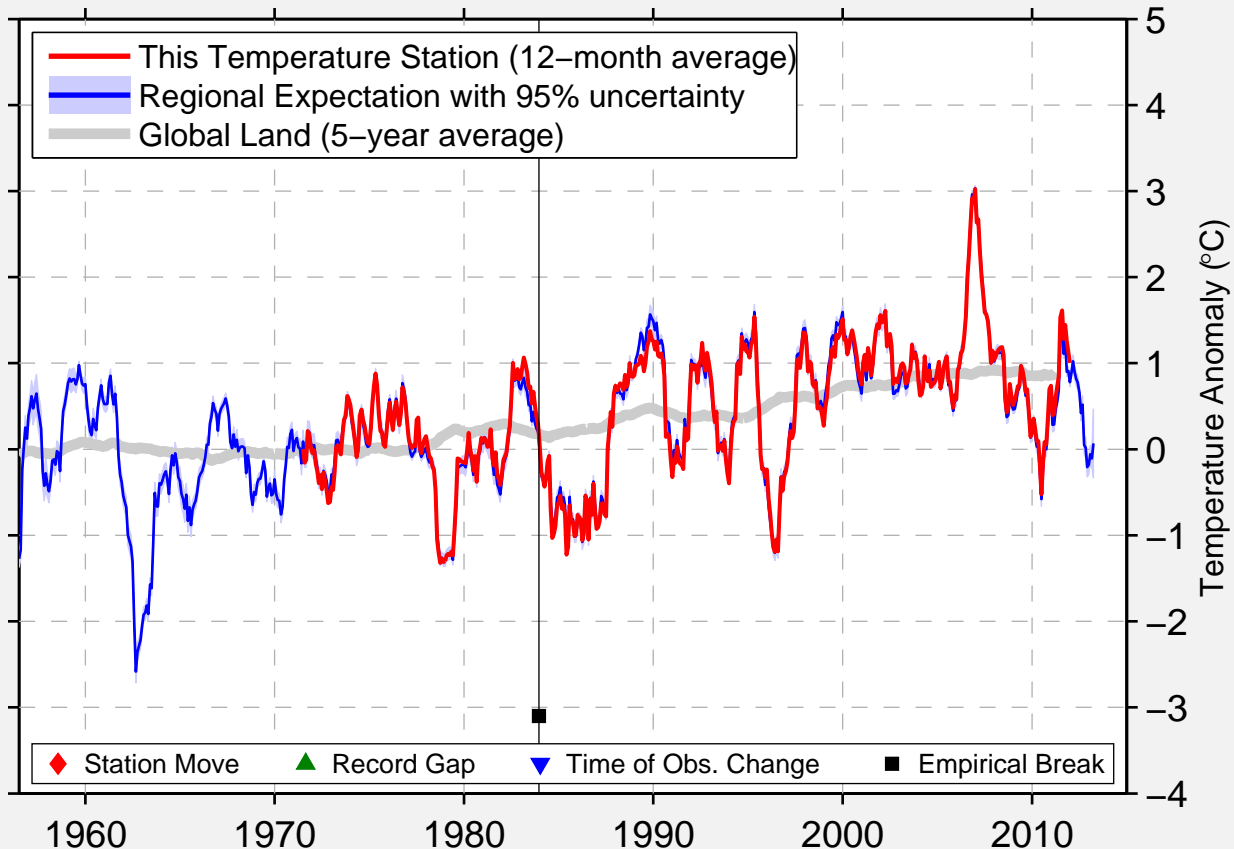

WAGENINGEN – HAARWEG

51.967 N, 5.633 E (Netherlands)

Data Quality Controlled and Aligned at Breakpoints

Berkeley Earth