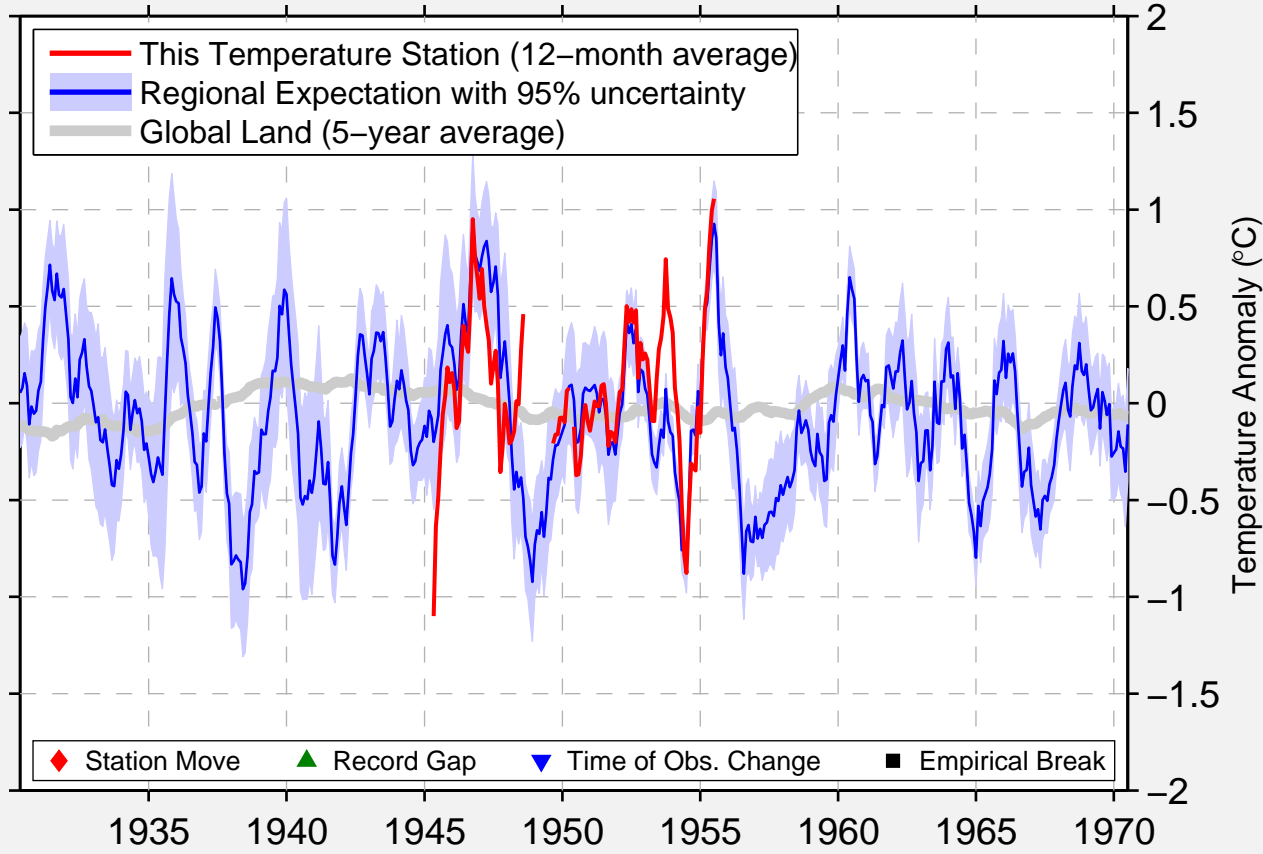

TRIPOLI AIRPORT

32.670 N, 13.150 E (Libya)

Data Quality Controlled and Aligned at Breakpoints

Berkeley Earth