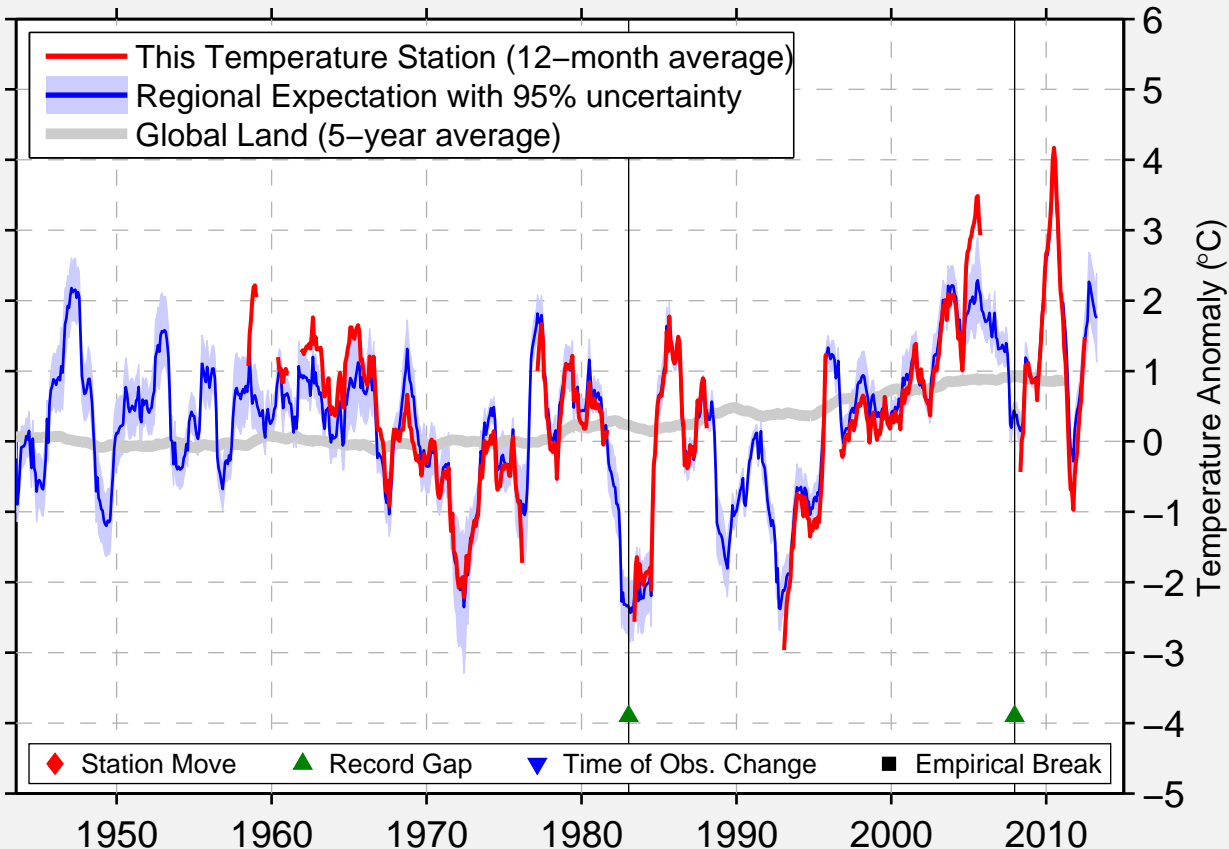

# MITT. PAAMIUT

62.017 N, 49.667 W (Greenland [Denmark])

Data Quality Controlled and Aligned at Breakpoints

Berkeley Earth