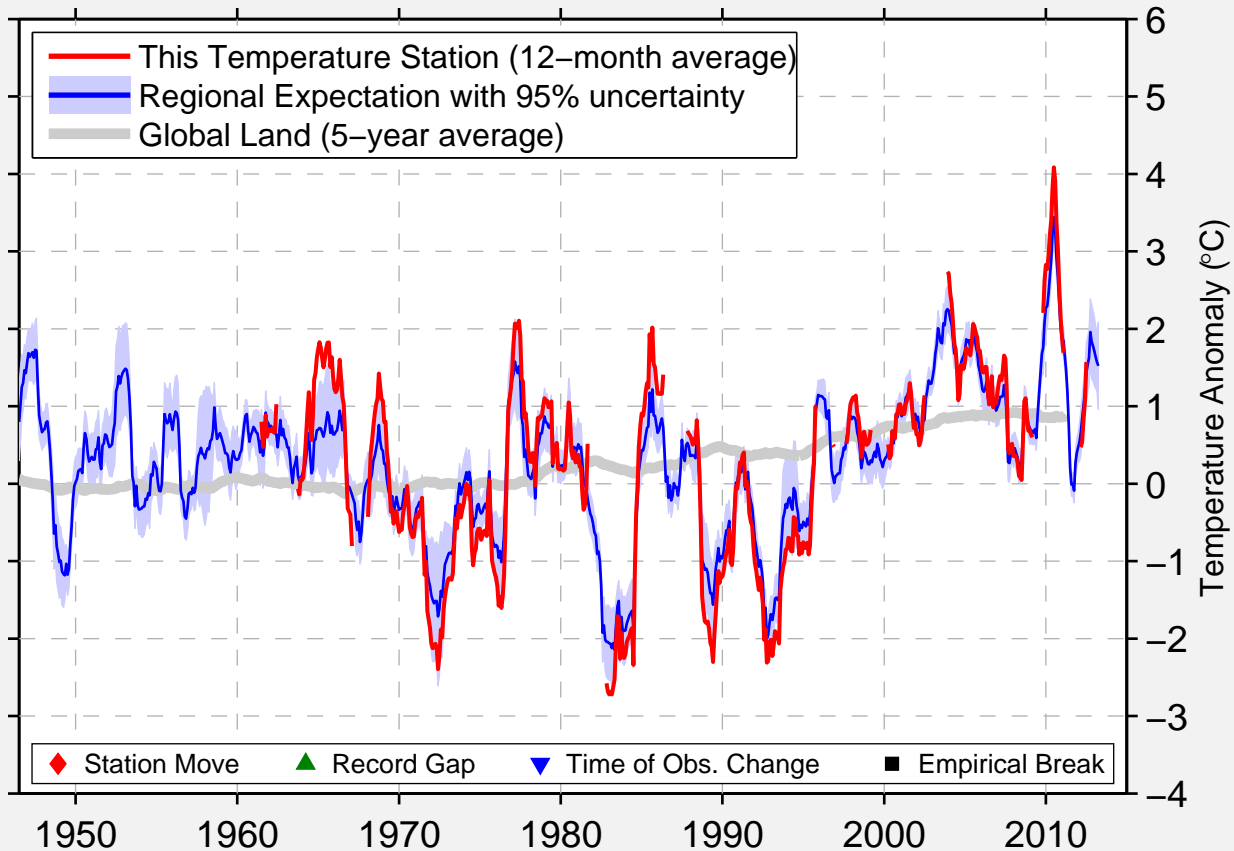

QAQORTOQ

60.717 N, 46.050 W (Greenland [Denmark])

Data Quality Controlled and Aligned at Breakpoints

Berkeley Earth