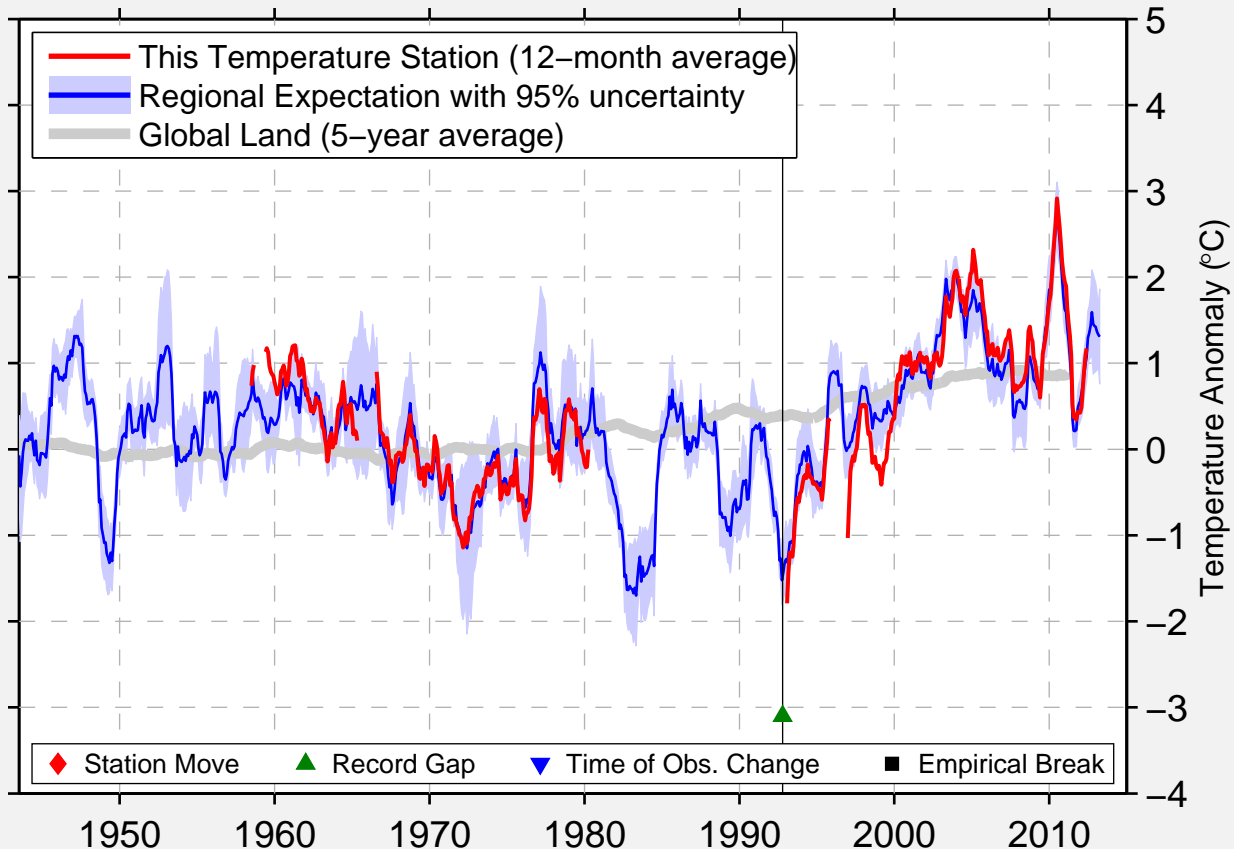

IKERASASSUAQ

60.050 N, 43.167 W (Greenland [Denmark])

Data Quality Controlled and Aligned at Breakpoints

Berkeley Earth